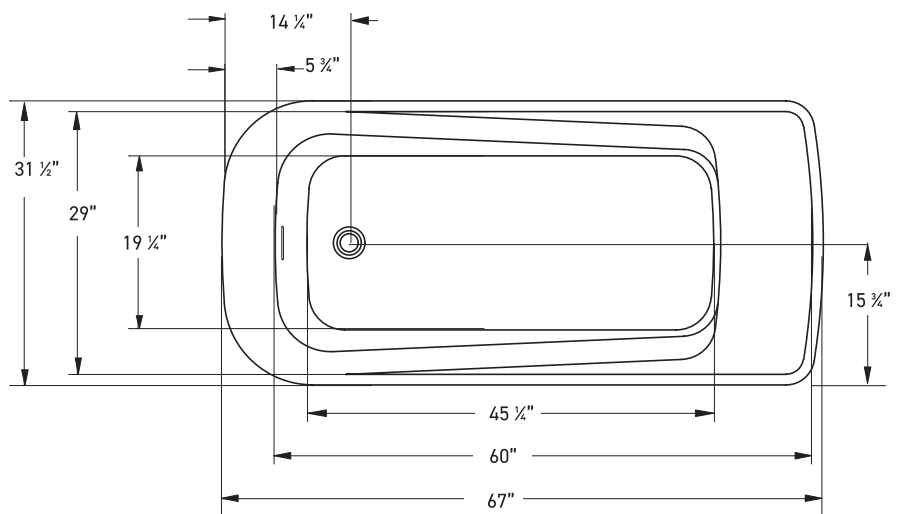

ABOVE FLOOR DRAIN KIT

- Freestanding tub rough-in
- Install before tile
- Designed to be installed in a 8" to 10" joist space
- Can be installed with waterproof membrane

01-83-0495

FREESTANDING | ACRYLIC

JETTA

800-288-7771 | JettaCorp.com