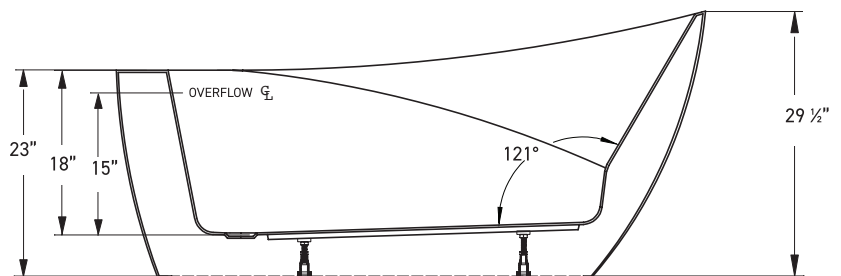

ABOVE FLOOR DRAIN KIT

- Freestanding tub rough-in
- Install before tile
- Designed to be installed in a 8" to 10" joist space
- Can be installed with waterproof membrane

01-83-0495

FREESTANDING | ACRYLIC

JETTA

800-288-7771 | JettaCorp.com