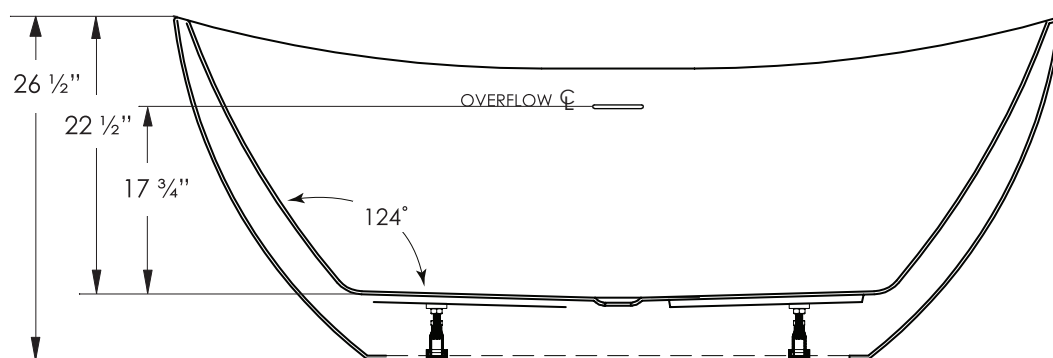

COSMO+PLUS

LYRA

J890

69" L x 35" W x 27" H

APPROX. OPERATING GALLONS: 43

- Sleek, contemporary look
- High-gloss/high-impact, UV-resistant acrylic will not dull or fade
- Installation: Freestanding
- Leveling feet
- Integrated linear waste & overflow with white drain cap

COLORS AVAILABLE: White

ABOVE FLOOR DRAIN KIT

- Freestanding tub rough-in
 - Install before tile
 - Designed to be installed in a 8" to 10" joist space
 - Can be installed with waterproof membrane
- Sold separately. Not required for tub install.**

LYRA J890

SHIPPING WEIGHT: 111 lbs

69"L x 35"W x 27"H

COSMO+PLUS

TECHNICAL SPECIFICATIONS

INSTALLATION: Measure tub before installing.

Dimensional variance on drawings may be +/- 1/2 inch and are subject to change without notice.