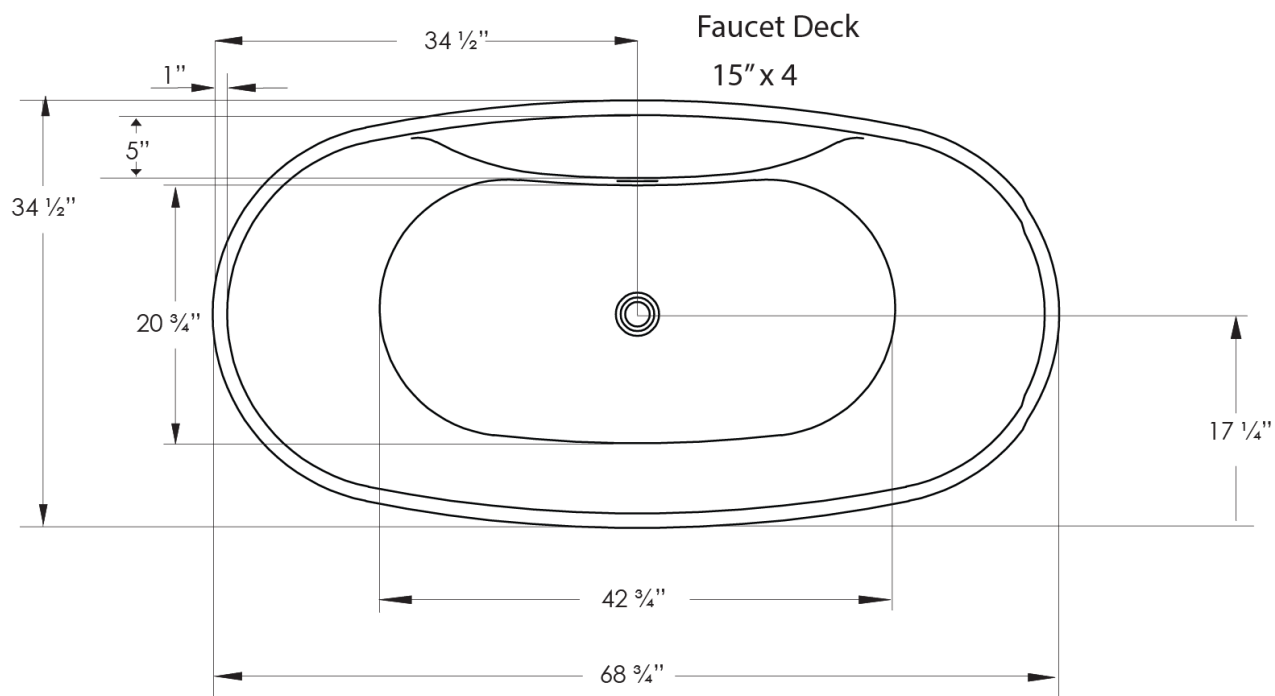

COSMO+PLUS

LYRA

J890

69" L x 35" W x 27" H

APPROX. OPERATING GALLONS: 43

- Sleek, contemporary look
- High-gloss/high-impact, UV-resistant acrylic will not dull or fade
- Installation: Freestanding
- Leveling feet
- Integrated linear waste & overflow with white drain cap

COLORS AVAILABLE: White

ABOVE FLOOR DRAIN KIT

- Freestanding tub rough-in
 - Install before tile
 - Designed to be installed in a 8" to 10" joist space
 - Can be installed with waterproof membrane
- Sold separately. Not required for tub install.**

LYRA J890

SHIPPING WEIGHT: 111 lbs

69"L x 35"W x 27"H

COSMO+PLUS

TECHNICAL SPECIFICATIONS

INSTALLATION: Measure tub before installing.

Dimensional variance on drawings may be +/- 1/2 inch and are subject to change without notice.