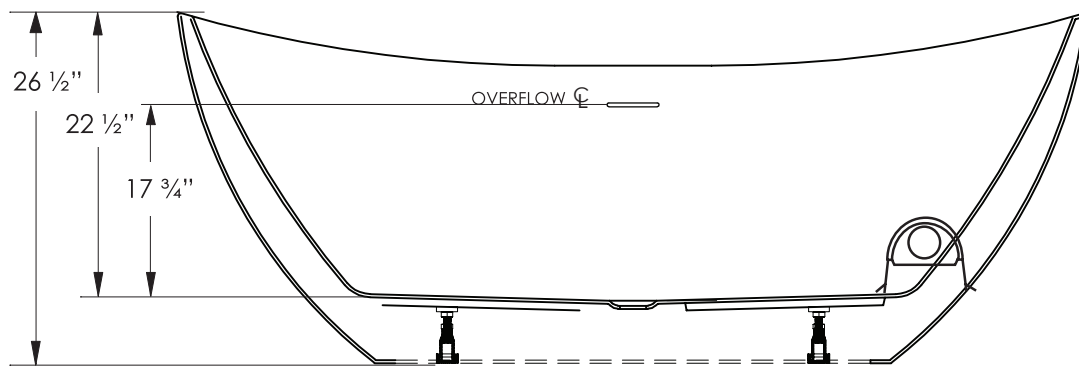

JETTACORP.COM

FOR INFORMATION OR
TO PLACE AN ORDER
CALL 1.800.288.7771

LYRA J890

SHIPPING WEIGHT: 111 lbs
69"L x 35"W x 27"H

COSMO+PLUS

TECHNICAL SPECIFICATIONS

ELECTRICAL SPECIFICATIONS

Required Electrical Service 110/115 Volts
Standard Air 20 amp GFI