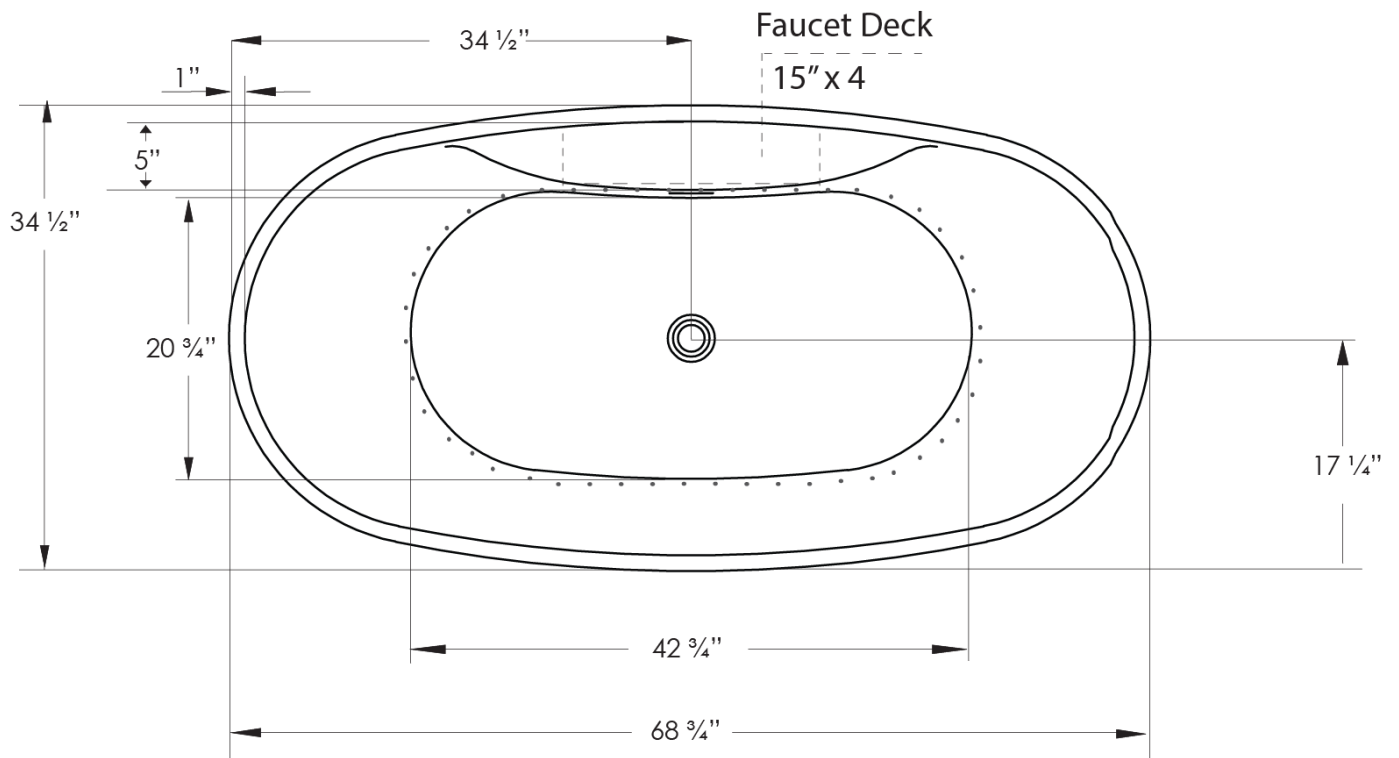

COSMO+PLUS

LYRA

J890

69"L x 35"W x 27"H

APPROX. OPERATING GALLONS: 43

- Sleek, contemporary look
- High-gloss/high-impact, UV-resistant acrylic will not dull or fade
- Installation: Freestanding
- Leveling feet
- Integrated linear waste & overflow with white drain cap
- Available with JettaAir
- JettaAir features floating remote control for easy operation
- JettaAir available with Seamless air injectors around tub perimeter
- JettaAir blower must be remote mounted at installation

JETTACORP.COM

FOR INFORMATION OR
TO PLACE AN ORDER
CALL 1.800.288.7771

LYRA J890

SHIPPING WEIGHT: 111 lbs
69"L x 35"W x 27"H

COSMO+PLUS

TECHNICAL SPECIFICATIONS

ELECTRICAL SPECIFICATIONS

Required Electrical Service 110/115 Volts
Standard Air 20 amp GFI