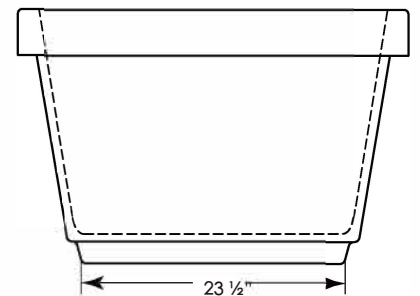

JETTA

JETTASOAK

Cosmo Collection

ATLAS

(J860M) 67" x 34" x 23"

APPROX. OPERATING GALLONS: 81

- Sleek, contemporary look
- High-gloss / high-impact acrylic
- Leveling feet
- White integrated linear waste & overflow

COLORS AVAILABLE

White

COSMO ABOVE FLOOR DRAIN KIT

- Freestanding tub rough-in
- Install before tile
- Designed to be installed in a 8" to 10" joist space
- Can be installed with waterproof membrane

Sold separately.
Not required for tub install

FOR INFORMATION OR
TO PLACE AN ORDER
CALL 1.800.288.7771

JETTACORP.COM

TECHNICAL SPECIFICATIONS

ATLAS J860M
67" x 34" x 23" RECTANGLE

JETTA

JETTACORP.COM

INSTALLATION: Measure tub before installing.
Dimensional variance on drawings may be +/- 1/2 inch and are subject to change without notice