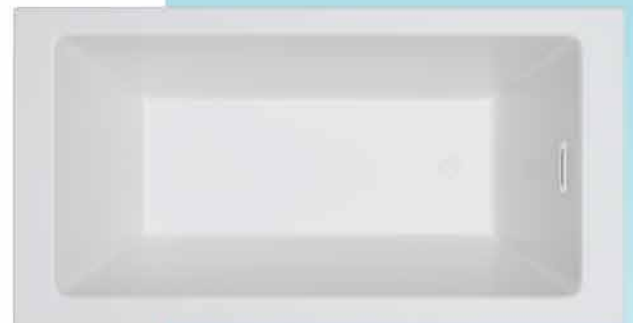

JETTA

JETTASOAK

Cosmo Collection

ATLAS

(J860M) 67" x 34" x 23"

APPROX. OPERATING GALLONS: 81

- Sleek, contemporary look
- High-gloss / high-impact acrylic
- Leveling feet
- White integrated linear waste & overflow

COLORS AVAILABLE

White

COSMO ABOVE FLOOR DRAIN KIT

- Freestanding tub rough-in
- Install before tile
- Designed to be installed in a 8" to 10" joist space
- Can be installed with waterproof membrane

Sold separately.
Not required for tub install