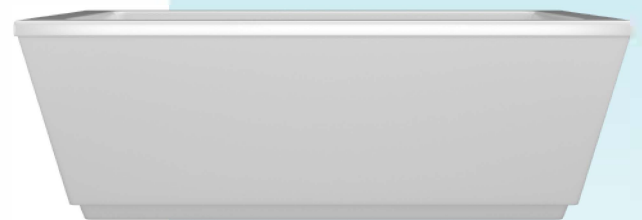

JETTA

JETTASOAK

Cosmo Collection

ATLAS

(J860M) 67" x 34" x 23"

APPROX. OPERATING GALLONS: 81

- Sleek, contemporary look
- High-gloss / high-impact acrylic
- Leveling feet
- White integrated linear waste & overflow

COLORS AVAILABLE

White

COSMO ABOVE FLOOR DRAIN KIT

- Freestanding tub rough-in
- Install before tile
- Designed to be installed in a 8" to 10" joist space
- Can be installed with waterproof membrane

Sold separately.
Not required for tub install