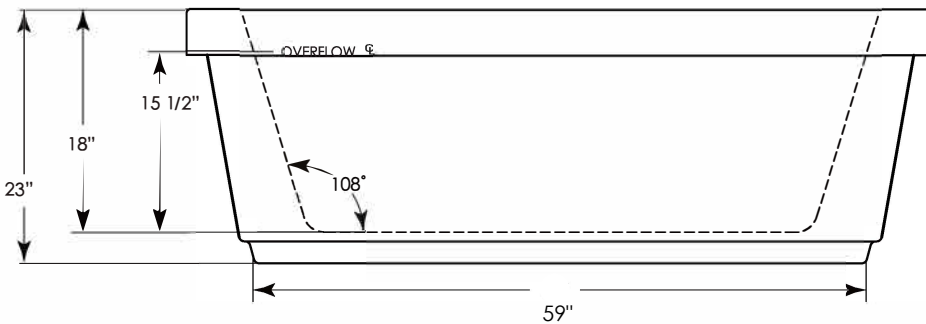

JETTA

JETTASOAK

Cosmo Collection

ATLAS

(J860M) 67" x 34" x 23"

APPROX. OPERATING GALLONS: 81

- Sleek, contemporary look
- High-gloss / high-impact acrylic
- Leveling feet
- White integrated linear waste & overflow

COLORS AVAILABLE

White

COSMO ABOVE FLOOR DRAIN KIT

- Freestanding tub rough-in
- Install before tile
- Designed to be installed in a 8" to 10" joist space
- Can be installed with waterproof membrane

Sold separately.
Not required for tub install

FOR INFORMATION OR
TO PLACE AN ORDER
CALL 1.800.288.7771

JETTACORP.COM

TECHNICAL SPECIFICATIONS

ATLAS J860M
67" x 34" x 23" RECTANGLE

JETTA

JETTACORP.COM

INSTALLATION: Measure tub before installing.
Dimensional variance on drawings may be +/- 1/2 inch and are subject to change without notice