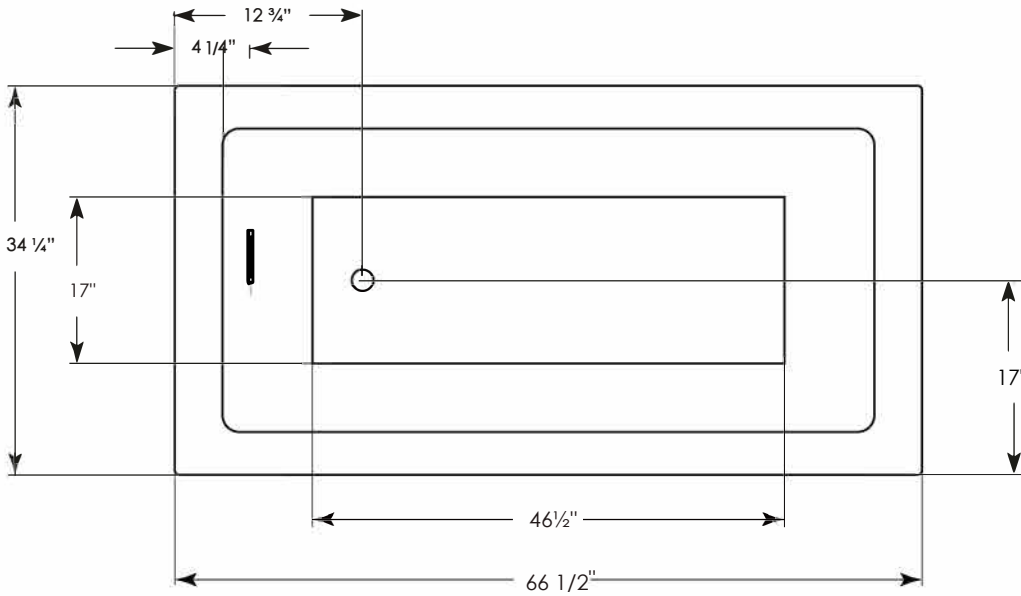

JETTA

JETTASOAK

Cosmo Collection

ATLAS

(J860M) 67" x 34" x 23"

APPROX. OPERATING GALLONS: 81

- Sleek, contemporary look
- High-gloss / high-impact acrylic
- Leveling feet
- White integrated linear waste & overflow

COLORS AVAILABLE

White

COSMO ABOVE FLOOR DRAIN KIT

- Freestanding tub rough-in
- Install before tile
- Designed to be installed in a 8" to 10" joist space
- Can be installed with waterproof membrane

Sold separately.
Not required for tub install

FOR INFORMATION OR
TO PLACE AN ORDER
CALL 1.800.288.7771

JETTACORP.COM

TECHNICAL SPECIFICATIONS

ATLAS J860M
67" x 34" x 23" RECTANGLE

JETTA

JETTACORP.COM

INSTALLATION: Measure tub before installing.
Dimensional variance on drawings may be +/- 1/2 inch and are subject to change without notice