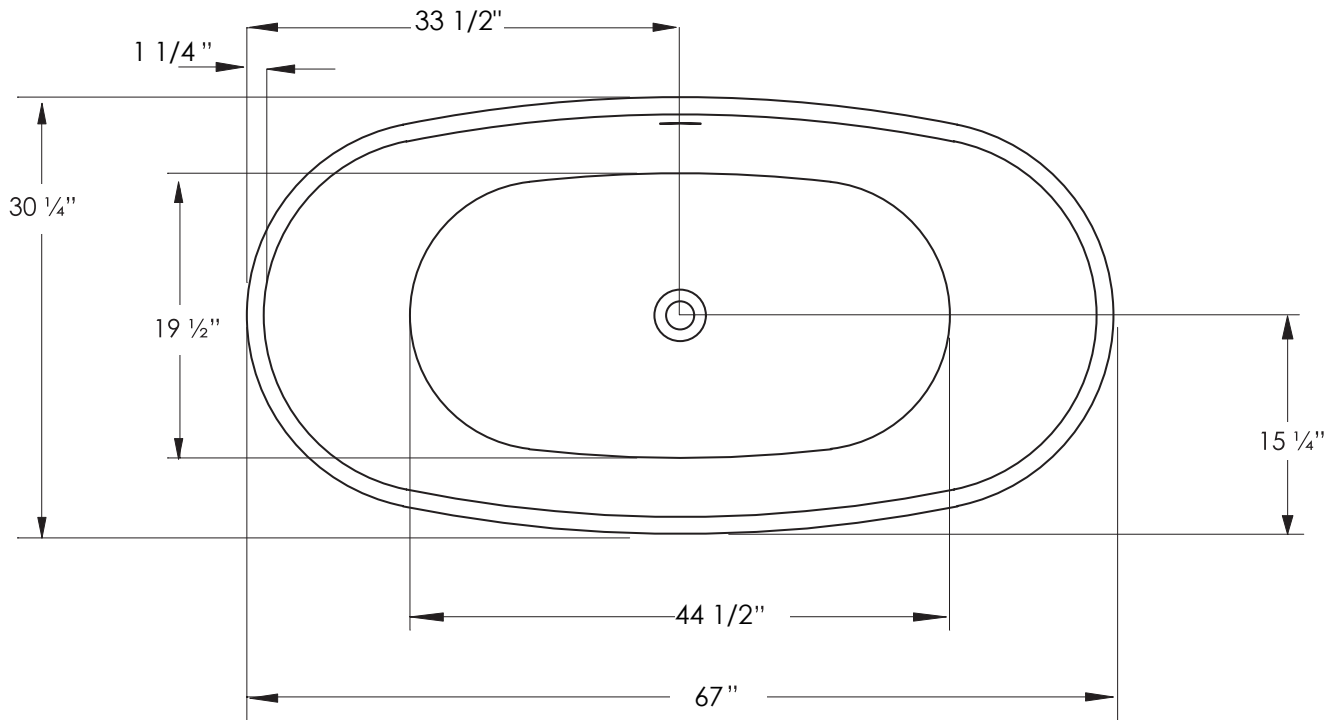

COSMO+PLUS

LARISSA

J845

67" L x 31" W x 27" H

APPROX. OPERATING GALLONS: 60

- Sleek, contemporary look
- High-gloss/high-impact, UV-resistant acrylic will not dull or fade
- Installation: Freestanding
- Leveling feet
- Integrated linear waste & overflow with white drain cap

COLORS AVAILABLE: White

ABOVE FLOOR DRAIN KIT

- Freestanding tub rough-in
 - Install before tile
 - Designed to be installed in a 8" to 10" joist space
 - Can be installed with waterproof membrane
- Sold separately. Not required for tub install.**

JETTACORP.COM

FOR INFORMATION OR
TO PLACE AN ORDER
CALL 1.800.288.7771

LARISSA J845

SHIPPING WEIGHT: 108 lbs

67" L x 31" W x 27" H

COSMO+PLUS

TECHNICAL SPECIFICATIONS

INSTALLATION: Measure tub before installing.