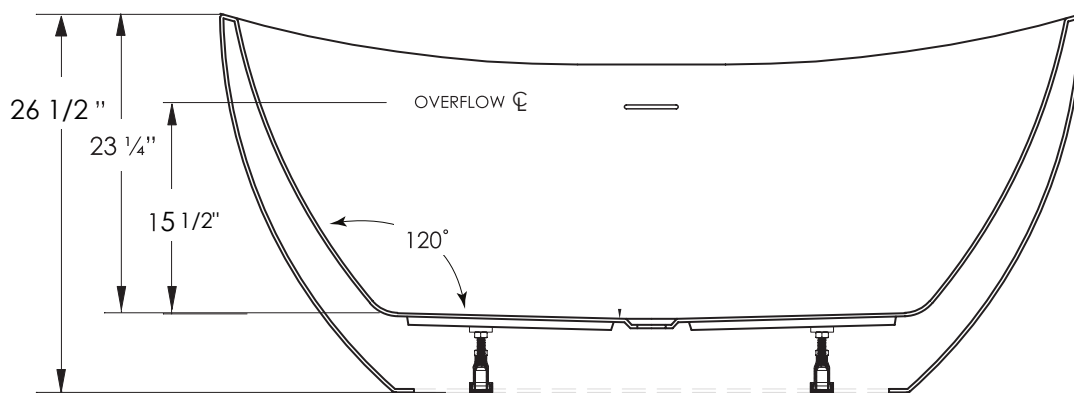

COSMO+PLUS

LARISSA

J845

67" L x 31" W x 27" H

APPROX. OPERATING GALLONS: 60

- Sleek, contemporary look
- High-gloss/high-impact, UV-resistant acrylic will not dull or fade
- Installation: Freestanding
- Leveling feet
- Integrated linear waste & overflow with white drain cap

COLORS AVAILABLE: White

ABOVE FLOOR DRAIN KIT

- Freestanding tub rough-in
 - Install before tile
 - Designed to be installed in a 8" to 10" joist space
 - Can be installed with waterproof membrane
- Sold separately. Not required for tub install.**

JETTACORP.COM

FOR INFORMATION OR
TO PLACE AN ORDER
CALL 1.800.288.7771

LARISSA J845

SHIPPING WEIGHT: 108 lbs

67" L x 31" W x 27" H

COSMO+PLUS

TECHNICAL SPECIFICATIONS

INSTALLATION: Measure tub before installing.