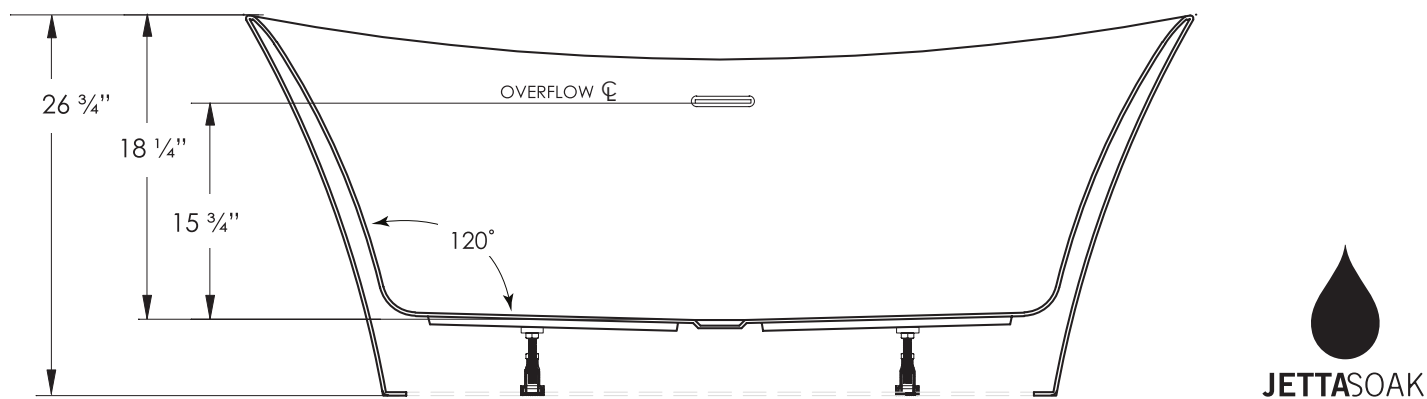

COSMO+PLUS

ELIO

J806

59"L x 32"W x 27"H

APPROX. OPERATING GALLONS: 42

- Sleek, contemporary look
- High-gloss/high-impact, UV-resistant acrylic will not dull or fade
- Installation: Freestanding
- Leveling feet
- Integrated linear waste & overflow with white drain cap

COLORS AVAILABLE: White

accommodates
stacked packaging

ABOVE FLOOR DRAIN KIT

- Freestanding tub rough-in
 - Install before tile
 - Designed to be installed in a 8" to 10" joist space
 - Can be installed with waterproof membrane
- Sold separately. Not required for tub install.**

JETTACORP.COM

FOR INFORMATION OR
TO PLACE AN ORDER
CALL 1.800.288.7771

ELIO J806

SHIPPING WEIGHT: 108 lbs

59"L x 32"W x 27"H

COSMO+PLUS

TECHNICAL SPECIFICATIONS

INSTALLATION: Measure tub before installing.