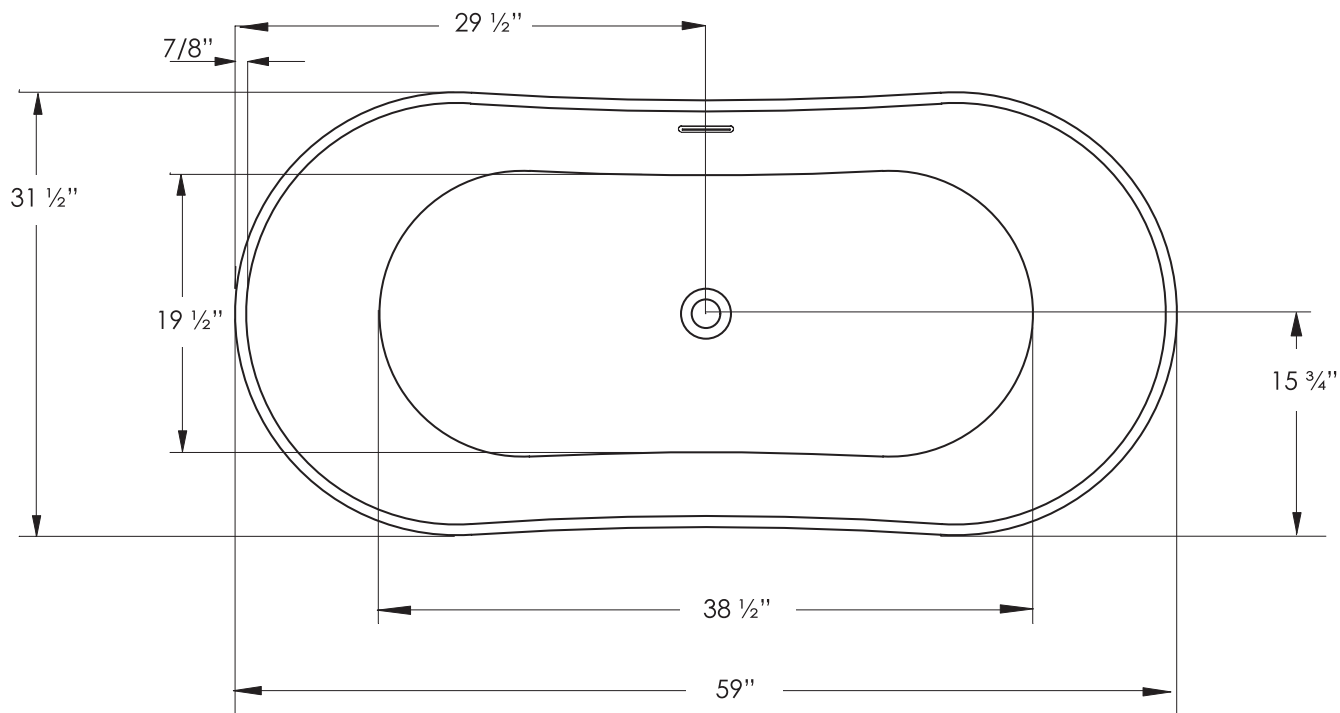

COSMO+PLUS

ELIO

J806

59"L x 32"W x 27"H

APPROX. OPERATING GALLONS: 42

- Sleek, contemporary look
- High-gloss/high-impact, UV-resistant acrylic will not dull or fade
- Installation: Freestanding
- Leveling feet
- Integrated linear waste & overflow with white drain cap

JETTACORP.COM

FOR INFORMATION OR
TO PLACE AN ORDER
CALL 1.800.288.7771

ELIO J806

SHIPPING WEIGHT: 108 lbs

59"L x 32"W x 27"H

COSMO+PLUS

TECHNICAL SPECIFICATIONS

INSTALLATION: Measure tub before installing.