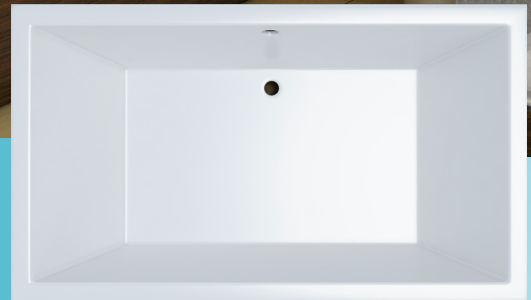

FEATURES

- Suitable for drop-in or undermount applications
- High gloss/high impact acrylic
- Totally insulated with polyurethane foam
- Pre-leveled lip
- Slip resistant bottom
- Linear drain - Purchase Required
- 10 year limited factory warranty

OPTIONS AVAILABLE

- Mood or LED light
- Spa pillows
- 6" acrylic grab bars
- JettaWARM Heated Backrest 

COLORS AVAILABLE

Standard Color: White

Decorator Colors*: Bone or biscuit

*Require additional lead time

RECOMMENDED OPERATING

GALLONS Minimum: 45

Maximum: 89

JETTAWARM begins.

JettaWarm is a surface heating system secured beneath the acrylic in a blanket of insulation to provides gentle warmth on the back rest of your tub before your bath

Activates in minutes, bathers can relax from the moment they enter the tub. Soaker tubs have full backrest coverage, while a whirlpool or combo has a system designed to wrap around the hydrotherapy features and warm the acrylic where you need it.