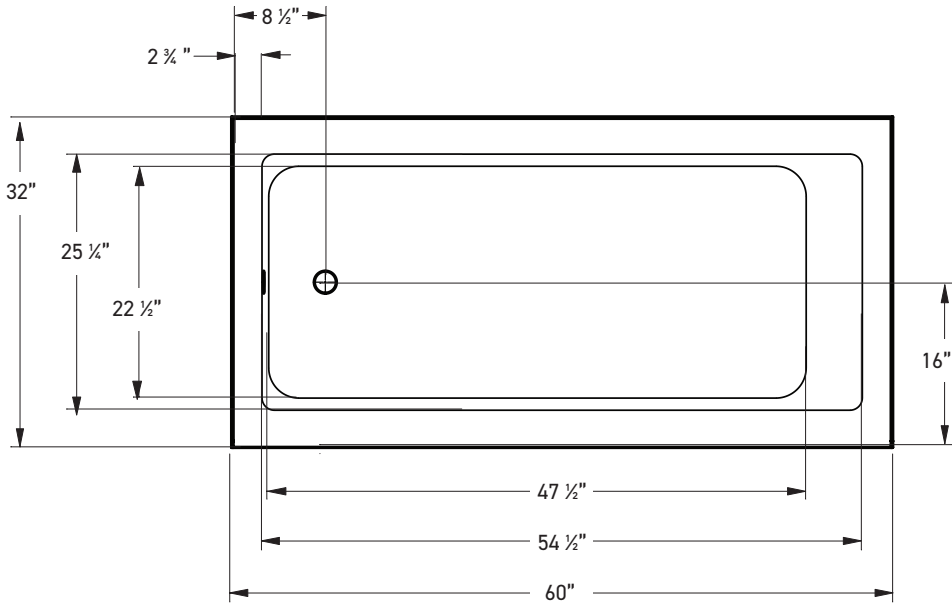

LOFT

(J107S AFR SKIRTED)

60" x 32" x 19"

A sleek interior and flat front skirt evoke a modern, high end feel for your secondary bath.

FEATURES

- Above the floor rough
- Installation: Alcove
- High-gloss/high-impact acrylic
- Flat front integral skirt with clean lines
- Minimalist tub interior
- Molded tile flange
- Slip resistant bottom
- 1-person bathing well
- End drain

MODELS

Soaker

OPTIONS

- Waste and overflow
- Spa pillows

COLORS

White, Biscuit

OPERATING GALLONS

60 (Approximate)

**FOR INFORMATION
OR TO PLACE AN ORDER
CALL 1.800.288.7771**

LOFT J107S AFR SKIRTED

60" x 32" x 19"

CODES/STANDARDS

Specified model meets or exceeds the requirements for the following standards: ANSI, ASME

Shipping Weight: 160 lbs.

Installation: Measure tub before building tub deck. For best results, Jetta Corporation recommends 1"-3" of mortar bedding under the tub base for maximum support. Dimensional variance on drawings may be +/- 1/2 inch and are subject to change without notice.