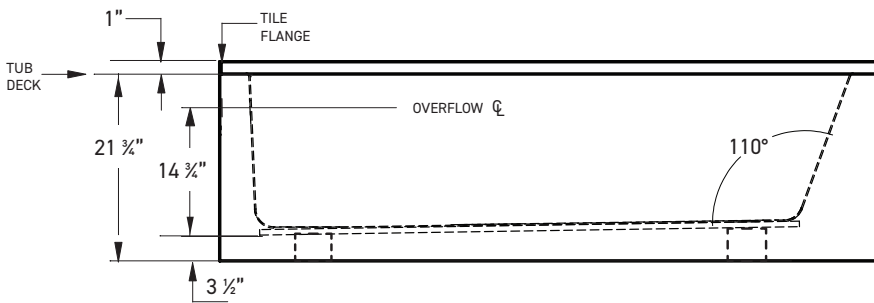

LOFT

(J107S AFR SKIRTED)

60" x 32" x 19"

A sleek interior and flat front skirt evoke a modern, high end feel for your secondary bath.

FEATURES

- Above the floor rough
- Installation: Alcove
- High-gloss/high-impact acrylic
- Flat front integral skirt with clean lines
- Minimalist tub interior
- Molded tile flange
- Slip resistant bottom
- 1-person bathing well
- End drain

**FOR INFORMATION
OR TO PLACE AN ORDER
CALL 1.800.288.7771**

LOFT J107S AFR SKIRTED

60" x 32" x 19"

CODES/STANDARDS

Specified model meets or exceeds the requirements for the following standards: ANSI, ASME

Shipping Weight: 160 lbs.

Installation: Measure tub before building tub deck. For best results, Jetta Corporation recommends 1"-3" of mortar bedding under the tub base for maximum support. Dimensional variance on drawings may be +/- 1/2 inch and are subject to change without notice.