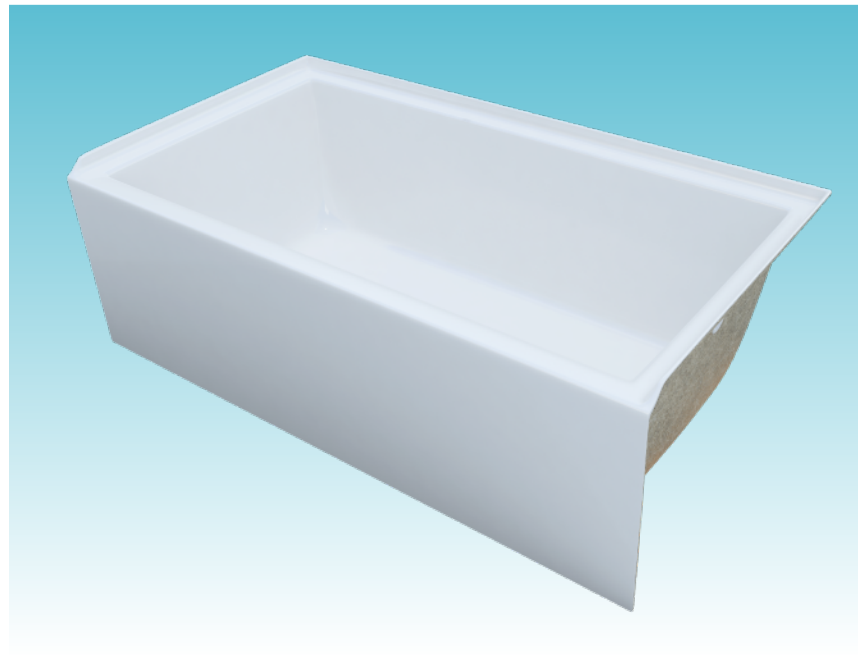

LOFT

(J107S AFR SKIRTED)

60" x 32" x 19"

A sleek interior and flat front skirt evoke a modern, high end feel for your secondary bath.

FEATURES

- Above the floor rough
- Installation: Alcove
- High-gloss/high-impact acrylic
- Flat front integral skirt with clean lines
- Minimalist tub interior
- Molded tile flange
- Slip resistant bottom
- 1-person bathing well
- End drain

MODELS

Soaker

OPTIONS

- Waste and overflow
- Spa pillows

COLORS

White, Biscuit

OPERATING GALLONS

60 (Approximate)

**FOR INFORMATION
OR TO PLACE AN ORDER
CALL 1.800.288.7771**

LOFT J107S AFR SKIRTED

60" x 32" x 19"

CODES/STANDARDS

Specified model meets or exceeds the requirements for the following standards: ANSI, ASME

Shipping Weight: 160 lbs.

Installation: Measure tub before building tub deck. For best results, Jetta Corporation recommends 1"-3" of mortar bedding under the tub base for maximum support. Dimensional variance on drawings may be +/- 1/2 inch and are subject to change without notice.