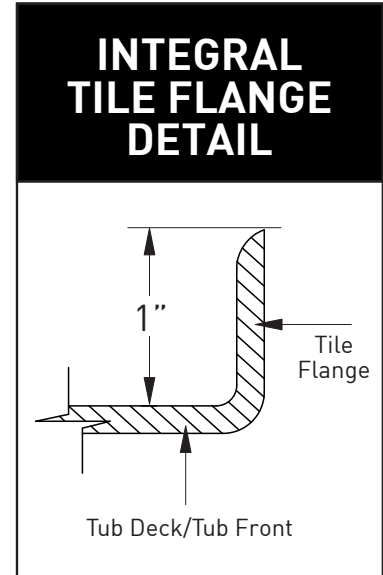

LOFT

(J107S AFR SKIRTED)

60" x 32" x 19"

A sleek interior and flat front skirt evoke a modern, high end feel for your secondary bath.

FEATURES

- Above the floor rough
- Installation: Alcove
- High-gloss/high-impact acrylic
- Flat front integral skirt with clean lines
- Minimalist tub interior
- Molded tile flange
- Slip resistant bottom
- 1-person bathing well
- End drain

MODELS

Soaker

OPTIONS

- Waste and overflow
- Spa pillows

COLORS

White, Biscuit

OPERATING GALLONS

60 (Approximate)

**FOR INFORMATION
OR TO PLACE AN ORDER
CALL 1.800.288.7771**

LOFT J107S AFR SKIRTED

60" x 32" x 19"

CODES/STANDARDS

Specified model meets or exceeds the requirements for the following standards: ANSI, ASME

Shipping Weight: 160 lbs.

Installation: Measure tub before building tub deck. For best results, Jetta Corporation recommends 1"-3" of mortar bedding under the tub base for maximum support. Dimensional variance on drawings may be +/- 1/2 inch and are subject to change without notice.