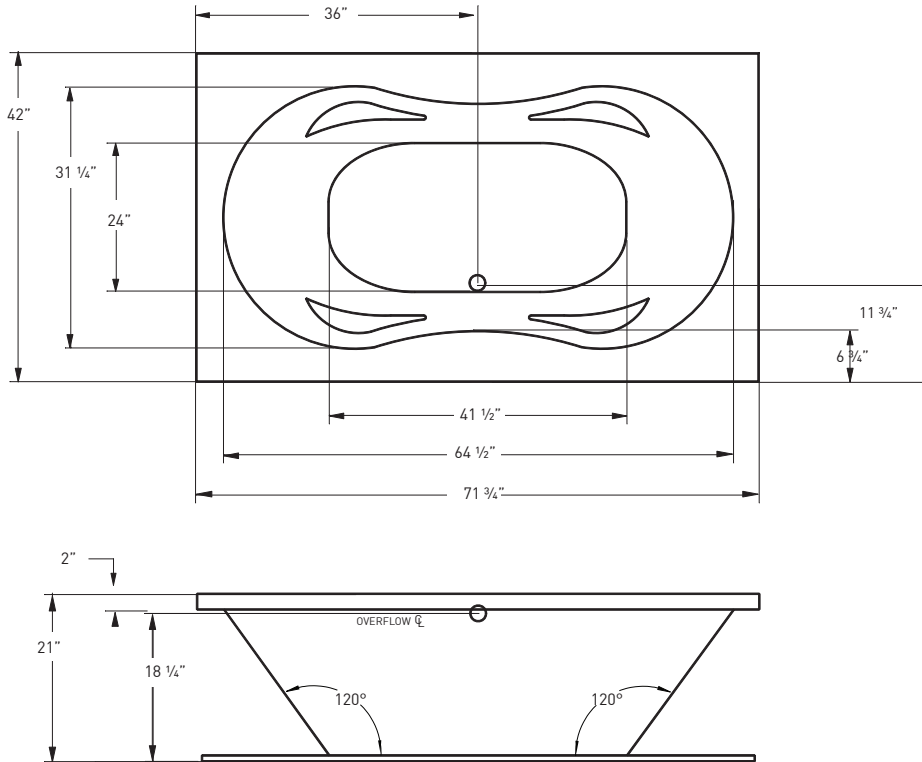

# Classic Collection CATALINA

**JETTA SOAK HYDROTHERAPY | 72" X 42" X 21" | CENTER DRAIN**

### DROP-IN CUT OUT DIMENSIONS

Subtract 1" from length and width dimensions  
Actual cut out dimension 71" x 41"

**SHIPPING WEIGHT** 203 lbs

\*Required only if optional mood or LED light is specified