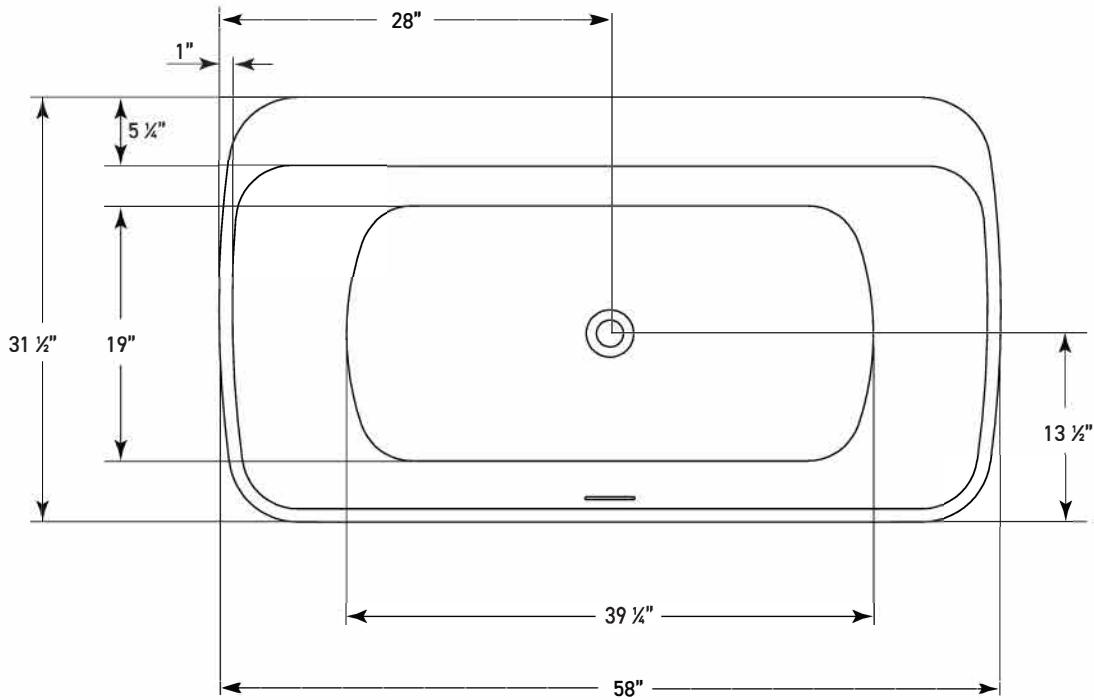

ADV

BY JETTA

E302 58" x 32" x 23" CENTER DRAIN

ITEM# E302--6385NJ-RW

- High-gloss/high-impact, UV-resistant acrylic will not dull or fade
- White bathtub with leveling feet
- Factory installed white drain
- Integrated linear waste & overflow with white trim
- Freestanding installation
- Soaker
- Operating gallons: approximately 60
- Generous deck for mounting a faucet or flip the installation to use as a transfer ledge

ABOVE FLOOR DRAIN KIT

- Freestanding tub rough-in
 - Install before tile
 - Designed to be installed in a 8" to 10" joist space
 - Can be installed with waterproof membrane
- Sold separately. Not required for tub install.**

JETTACORP.COM

FOR INFORMATION OR
TO PLACE AN ORDER

CALL 1.800.288.7771

JETTA SOAK HYDROTHERAPY | 58" x 32" x 23" | CENTER DRAIN

INSTALLATION: Measure tub before installing.

Dimensional variance on drawings may be +/- 1/2 inch and are subject to change without notice.