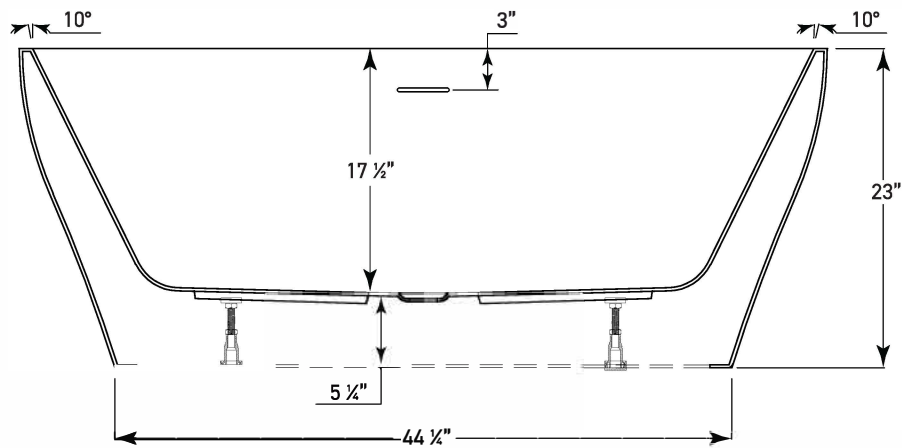

ADV

BY JETTA

E302 58" x 32" x 23" CENTER DRAIN

ITEM# E302--6385NJ-RW

- High-gloss/high-impact, UV-resistant acrylic will not dull or fade
- White bathtub with leveling feet
- Factory installed white drain
- Integrated linear waste & overflow with white trim
- Freestanding installation
- Soaker
- Operating gallons: approximately 60
- Generous deck for mounting a faucet or flip the installation to use as a transfer ledge

ABOVE FLOOR DRAIN KIT

- Freestanding tub rough-in
 - Install before tile
 - Designed to be installed in a 8" to 10" joist space
 - Can be installed with waterproof membrane
- Sold separately. Not required for tub install.**

JETTACORP.COM

FOR INFORMATION OR
TO PLACE AN ORDER

CALL 1.800.288.7771

JETTA SOAK HYDROTHERAPY | 58" x 32" x 23" | CENTER DRAIN

INSTALLATION: Measure tub before installing.

Dimensional variance on drawings may be +/- 1/2 inch and are subject to change without notice.