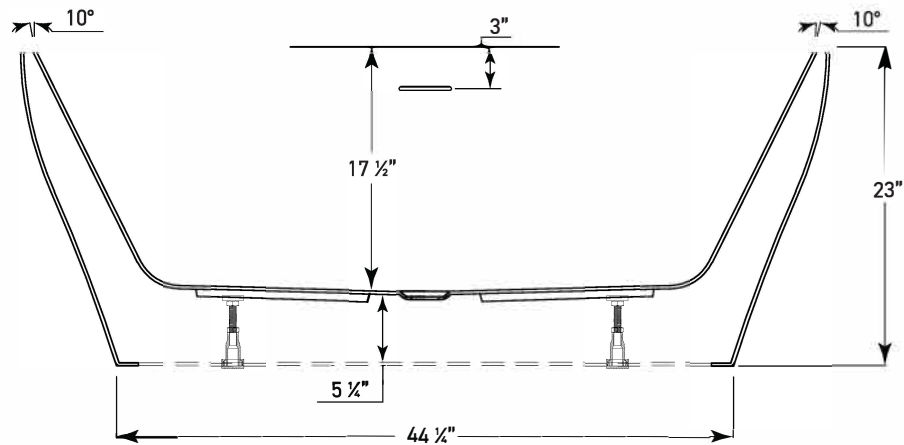

ADV

BY JETTA

E301 58" x 30" x 23" CENTER DRAIN

ITEM# E301-6385NJ-RW

- High-gloss/high-impact, UV-resistant acrylic will not dull or fade
- White bathtub with leveling feet
- Factory installed white drain
- Integrated linear waste & overflow with white trim
- Freestanding installation
- Soaker
- Operating gallons: approximately 60

ABOVE FLOOR DRAIN KIT

- Freestanding tub rough-in
 - Install before tile
 - Designed to be installed in a 8" to 10" joist space
 - Can be installed with waterproof membrane
- Sold separately. Not required for tub install.**

JETTACORP.COM

FOR INFORMATION OR
TO PLACE AN ORDER

CALL 1.800.288.7771

JETTA SOAK HYDROTHERAPY | 58" x 30" x 23" | CENTER DRAIN

INSTALLATION: Measure tub before installing.

Dimensional variance on drawings may be +/- 1/2 inch and are subject to change without notice.