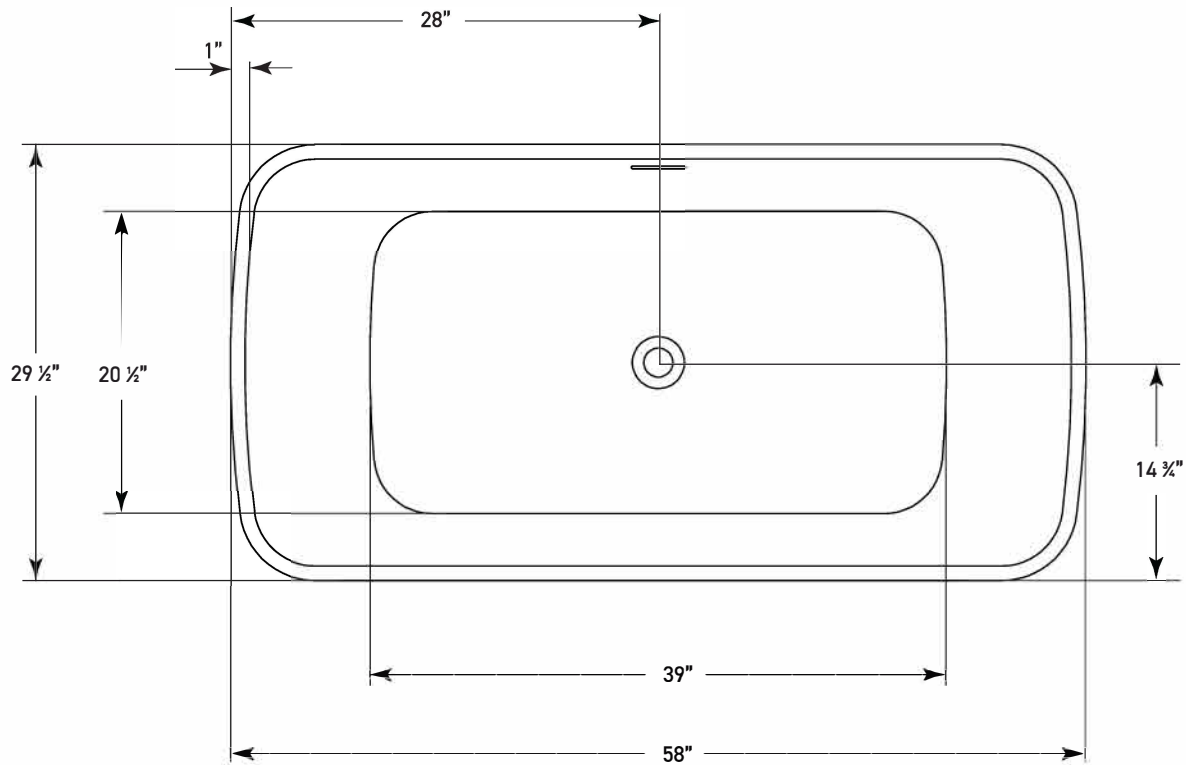

ADV

BY JETTA

E301 58" x 30" x 23" CENTER DRAIN

ITEM# E301-6385NJ-RW

- High-gloss/high-impact, UV-resistant acrylic will not dull or fade
- White bathtub with leveling feet
- Factory installed white drain
- Integrated linear waste & overflow with white trim
- Freestanding installation
- Soaker
- Operating gallons: approximately 60

ABOVE FLOOR DRAIN KIT

- Freestanding tub rough-in
 - Install before tile
 - Designed to be installed in a 8" to 10" joist space
 - Can be installed with waterproof membrane
- Sold separately. Not required for tub install.**

JETTACORP.COM

FOR INFORMATION OR
TO PLACE AN ORDER

CALL 1.800.288.7771

JETTA SOAK HYDROTHERAPY | 58" x 30" x 23" | CENTER DRAIN

INSTALLATION: Measure tub before installing.

Dimensional variance on drawings may be +/- 1/2 inch and are subject to change without notice.