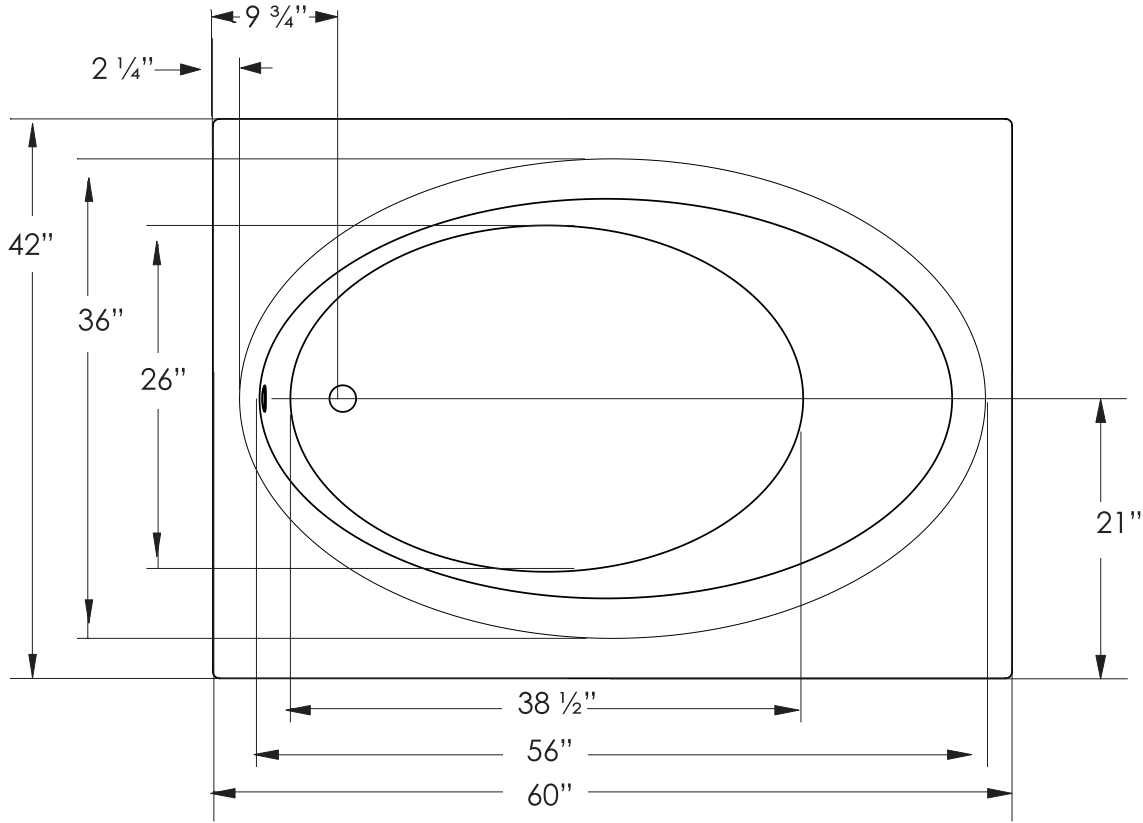

GARRETT

(E215)

60" x 42" x 18" END DRAIN

Designed with a minimalist bathing well to deliver a high-end modern look for your master or secondary bath.

FEATURES

- High-gloss/high-impact, UV-resistant acrylic will not dull or fade
- Installation: Drop-in
- Minimalist tub profile with a self leveling rim
- 1 person bathing well

FOR INFORMATION
OR TO PLACE AN ORDER
CALL 1.800.288.7771

JETTACORP.COM

JETTA
SOAK

E215

Advantage Collection

GARRETT

JETTA SOAK HYDROTHERAPY | 60" x 42" x 18" | END DRAIN

ELECTRICAL SPECIFICATIONS