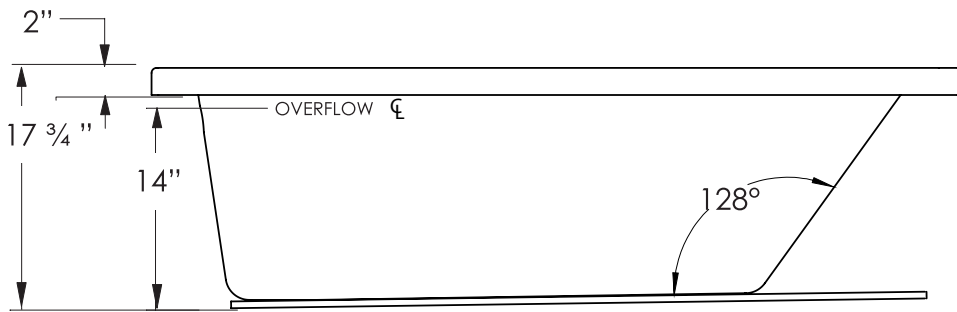

GARRETT

(E215)

60" x 42" x 18" END DRAIN

Designed with a minimalist bathing well to deliver a high-end modern look for your master or secondary bath.

FEATURES

- High-gloss/high-impact, UV-resistant acrylic will not dull or fade
- Installation: Drop-in
- Minimalist tub profile with a self leveling rim
- 1 person bathing well

FOR INFORMATION
OR TO PLACE AN ORDER
CALL 1.800.288.7771

JETTACORP.COM

JETTA
SOAK

E215

Advantage Collection

GARRETT

JETTA SOAK HYDROTHERAPY | 60" x 42" x 18" | END DRAIN

ELECTRICAL SPECIFICATIONS