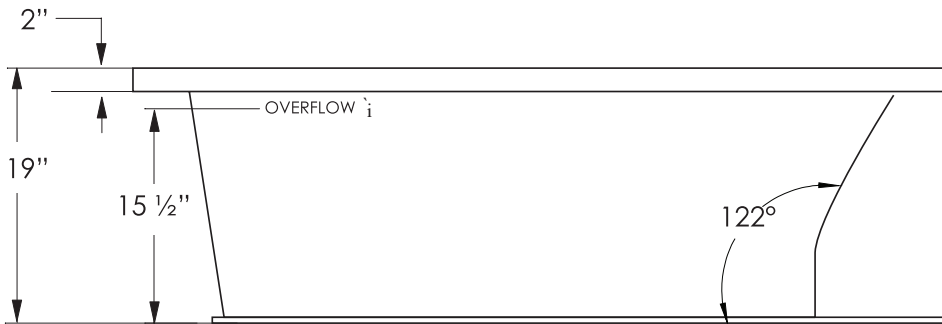

GARRETT (E212)

60" x 36" x 19" END DRAIN

Designed with a minimalist bathing well to deliver a high-end modern look for your master or secondary bath.

FEATURES

- High-gloss/high-impact, UV-resistant acrylic will not dull or fade
- Installation: Drop-in
- Minimalist tub profile with a self leveling rim
- 1 person bathing well

FOR INFORMATION
OR TO PLACE AN ORDER
CALL 1.800.288.7771

E212

Advantage Collection

GARRETT

JETTA SOAK HYDROTHERAPY | 60" x 36" x 19" | END DRAIN

ELECTRICAL SPECIFICATIONS

Required Electrical Service
110/115 Volts | 15 amp GFI

CODES/STANDARDS APPLICABLE

Specific model meets or exceeds the requirements for the following standards: ANSI, ASME

DROP-IN CUT OUT DIMENSIONS

Subtract 1" from length and width dimensions
Actual cut out dimension 59" x 35"