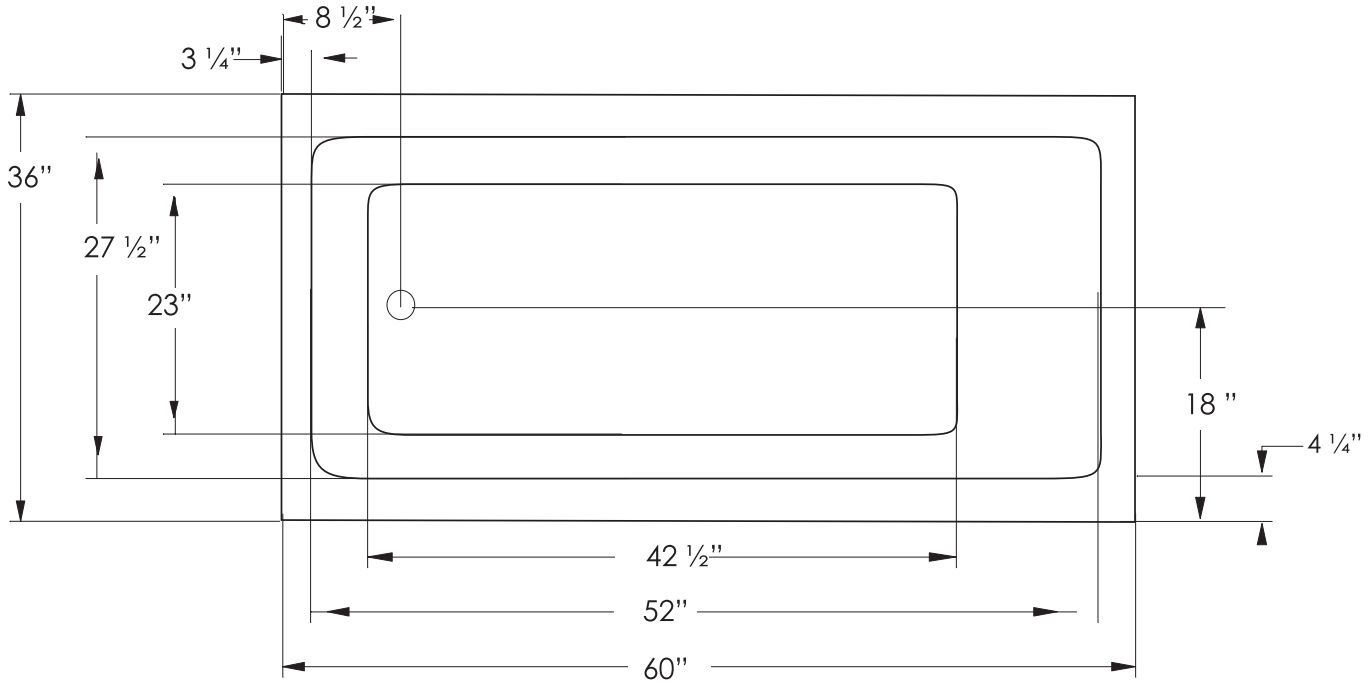

GARRETT (E212)

60" x 36" x 19" END DRAIN

Designed with a minimalist bathing well to deliver a high-end modern look for your master or secondary bath.

FEATURES

- High-gloss/high-impact, UV-resistant acrylic will not dull or fade
- Installation: Drop-in
- Minimalist tub profile with a self leveling rim
- 1 person bathing well

FOR INFORMATION
OR TO PLACE AN ORDER
CALL 1.800.288.7771

E212

Advantage Collection

GARRETT

JETTA SOAK HYDROTHERAPY | 60" x 36" x 19" | END DRAIN

ELECTRICAL SPECIFICATIONS

Required Electrical Service
110/115 Volts | 15 amp GFI

CODES/STANDARDS APPLICABLE

Specific model meets or exceeds the requirements for the following standards: ANSI, ASME

DROP-IN CUT OUT DIMENSIONS

Subtract 1" from length and width dimensions
Actual cut out dimension 59" x 35"