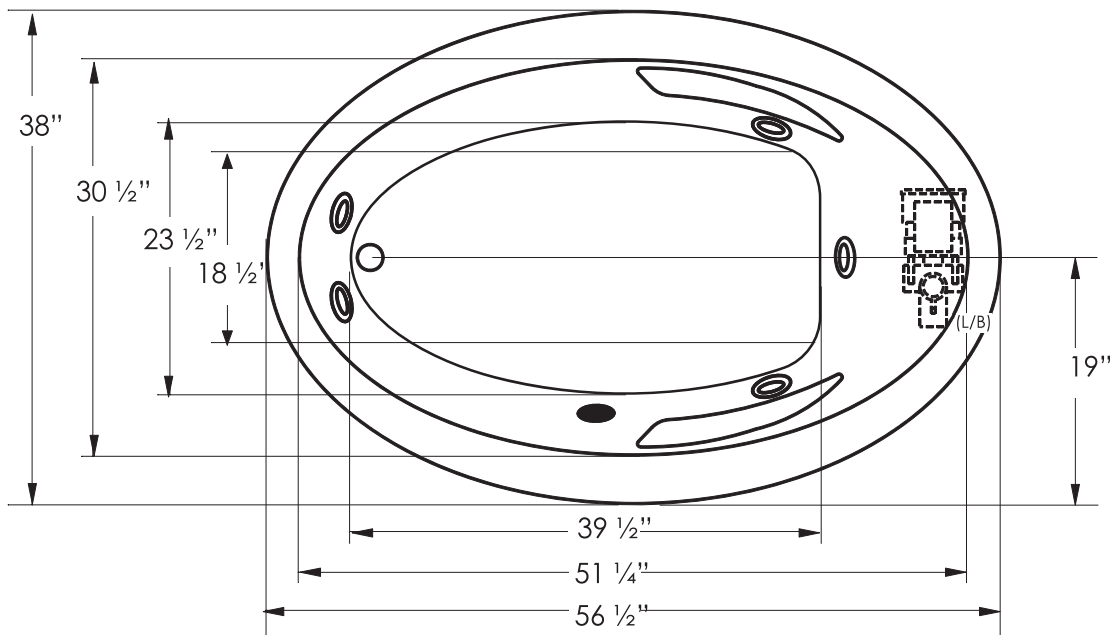

ABBHEY

(E15)

57" x 38" x 24" END DRAIN

This compact, self-rimming oval bath with additional head and arm rests is designed for relaxation.

FEATURES

- High-gloss/high-impact, UV-resistant acrylic will not dull or fade
- Installation: Drop-in
- Minimalist tub profile with a self leveling rim
- 1 person bathing well
- Lumbar support and sculpted armrests
- 5 directional jets, including: 1 back jet - 2 hip jets - 2 foot jets
- 1.5 B.H.P pump - 7.5 Amps

FOR INFORMATION
OR TO PLACE AN ORDER
CALL 1.800.288.7771

JETTACORP.COM

JETTA WHIRL

JETTA WHIRL HYDROTHERAPY | 57" x 38" x 24" | END DRAIN

ELECTRICAL SPECIFICATIONS

Required Electrical Service 110/115 Volts
 Whirlpool 20 amp GFI
 Each pump must be protected by a dedicated GFI breaker (refer to local codes).

CODES/STANDARDS APPLICABLE

Specific model meets or exceeds the requirements for the following standards: ANSI, ASME

SUGGESTED PUMP ACCESS PANEL

Suggested access size 20" x 12"
 Actual size may vary depending on distance of access to pump location.

DROP-IN CUT OUT DIMENSIONS

Template provided with tub or upon request.

SHIPPING WEIGHT 137 lbs

L/B pump position is standard.
 Custom pump locations available upon request.

INSTALLATION: MEASURE TUB BEFORE BUILDING TUB DECK.