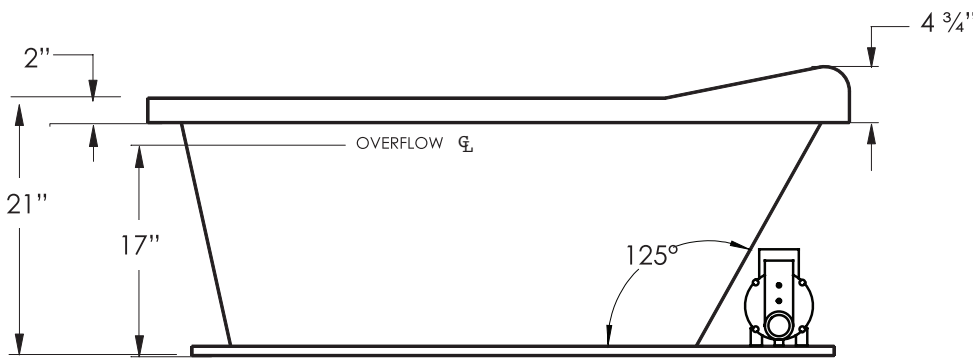

ABBHEY

(E15)

57" x 38" x 24" END DRAIN

This compact, self-rimming oval bath with additional head and arm rests is designed for relaxation.

FEATURES

- High-gloss/high-impact, UV-resistant acrylic will not dull or fade
- Installation: Drop-in
- Minimalist tub profile with a self leveling rim
- 1 person bathing well
- Lumbar support and sculpted armrests
- 5 directional jets, including: 1 back jet - 2 hip jets - 2 foot jets
- 1.5 B.H.P pump - 7.5 Amps

FOR INFORMATION
OR TO PLACE AN ORDER
CALL 1.800.288.7771

JETTACORP.COM

JETTA WHIRL

JETTA WHIRL HYDROTHERAPY | 57" x 38" x 24" | END DRAIN

ELECTRICAL SPECIFICATIONS

Required Electrical Service 110/115 Volts
 Whirlpool 20 amp GFI
 Each pump must be protected by a dedicated GFI breaker (refer to local codes).

CODES/STANDARDS APPLICABLE

Specific model meets or exceeds the requirements for the following standards: ANSI, ASME

SUGGESTED PUMP ACCESS PANEL

Suggested access size 20" x 12"
 Actual size may vary depending on distance of access to pump location.

DROP-IN CUT OUT DIMENSIONS

Template provided with tub or upon request.

SHIPPING WEIGHT 137 lbs

L/B pump position is standard.
 Custom pump locations available upon request.

INSTALLATION: MEASURE TUB BEFORE BUILDING TUB DECK.