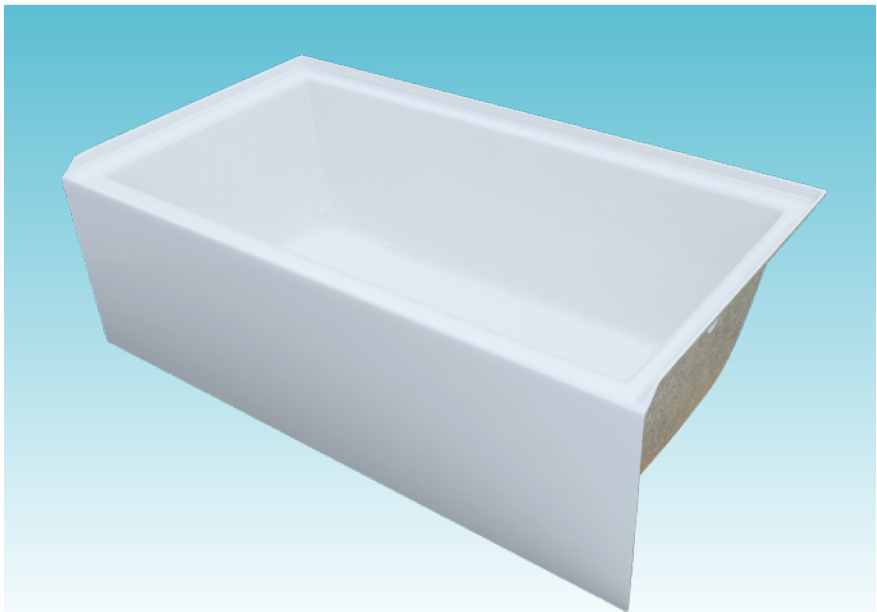

FOR INFORMATION
OR TO PLACE AN ORDER
CALL 1.800.288.7771