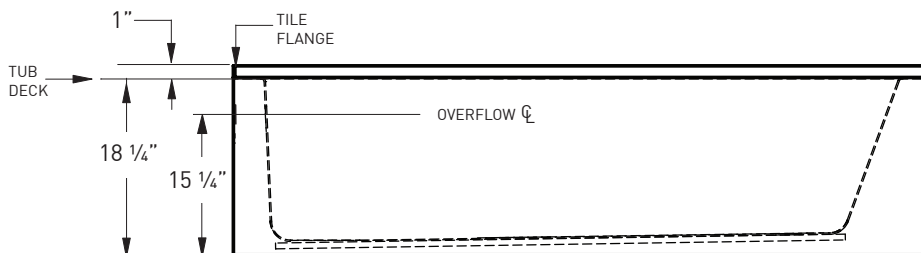

# LOFT

(E135S - LOFT SKIRTED)

72'' x 36'' x 19''

*A sleek interior and flat front skirt evoke a modern, high end feel for your secondary bath.*

# LOFT E-135S SKIRTED - RIGHT HAND

72" x 36" x 19"