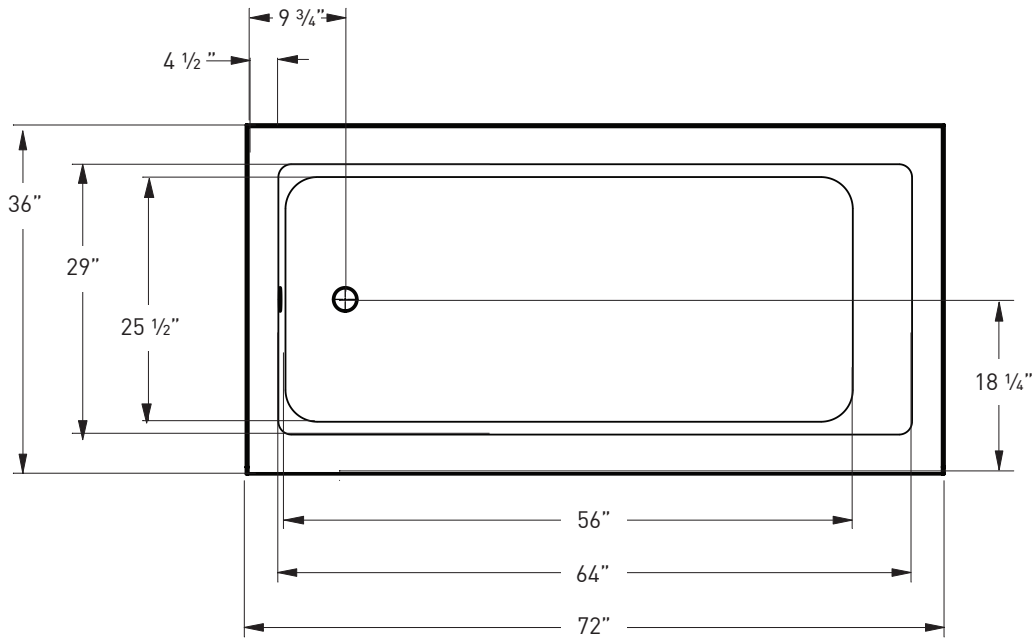

# LOFT

(E135S - LOFT SKIRTED)

72'' x 36'' x 19''

*A sleek interior and flat front skirt evoke a modern, high end feel for your secondary bath.*

# LOFT E-135S SKIRTED - RIGHT HAND

72" x 36" x 19"