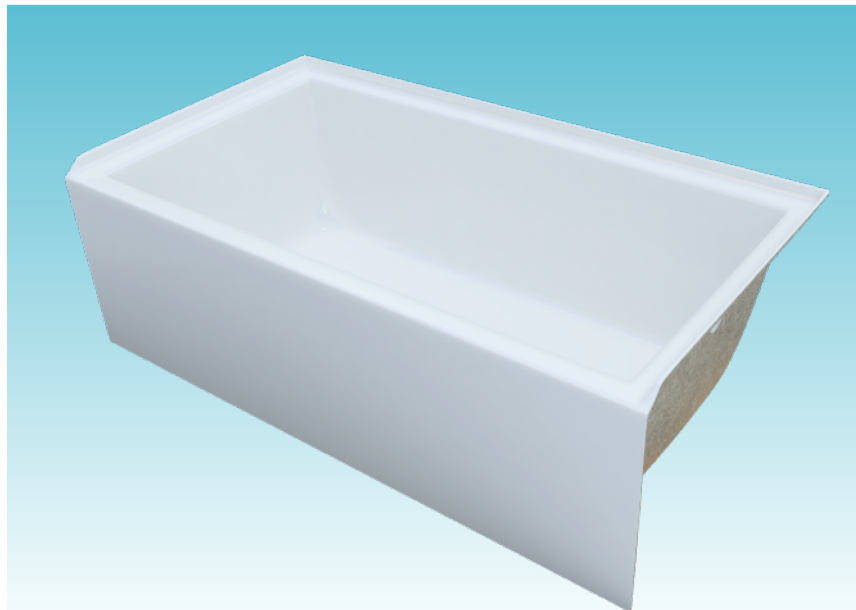

LOFT

(E135S AFR SKIRTED)

72" x 36" x 22"

A sleek interior and flat front skirt evoke a modern, high end feel for your secondary bath.

FEATURES

- Above the floor rough
- Installation: Alcove
- High-gloss/high-impact acrylic
- Flat front integral skirt with clean lines
- Minimalist tub interior
- Molded tile flange
- Slip resistant bottom
- 1-person bathing well
- End drain

MODELS

Soaker

OPTIONS

- Waste and overflow
- Spa pillows

COLORS

White

OPERATING GALLONS

63 (Approximate)

FOR INFORMATION
OR TO PLACE AN ORDER
CALL 1.800.288.7771