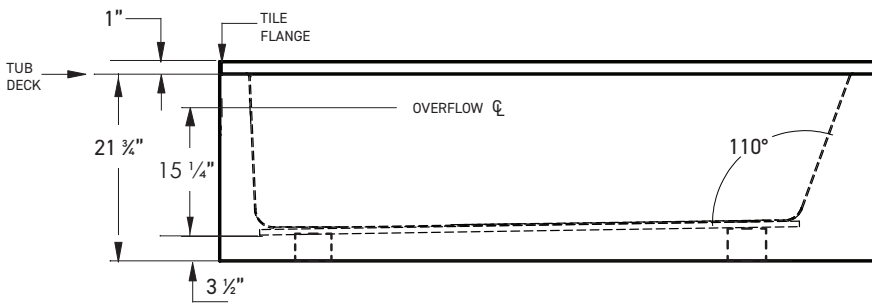

LOFT E135S AFR SKIRTED

72" x 36" x 22"

CODES/STANDARDS

Specified model meets or exceeds the requirements for the following standards: ANSI, ASME

Shipping Weight: 160 lbs.

Installation: Measure tub before building tub deck. For best results, Jetta Corporation recommends 1"-3" of mortar bedding under the tub base for maximum support. Dimensional variance on drawings may be +/- 1/2 inch and are subject to change without notice.