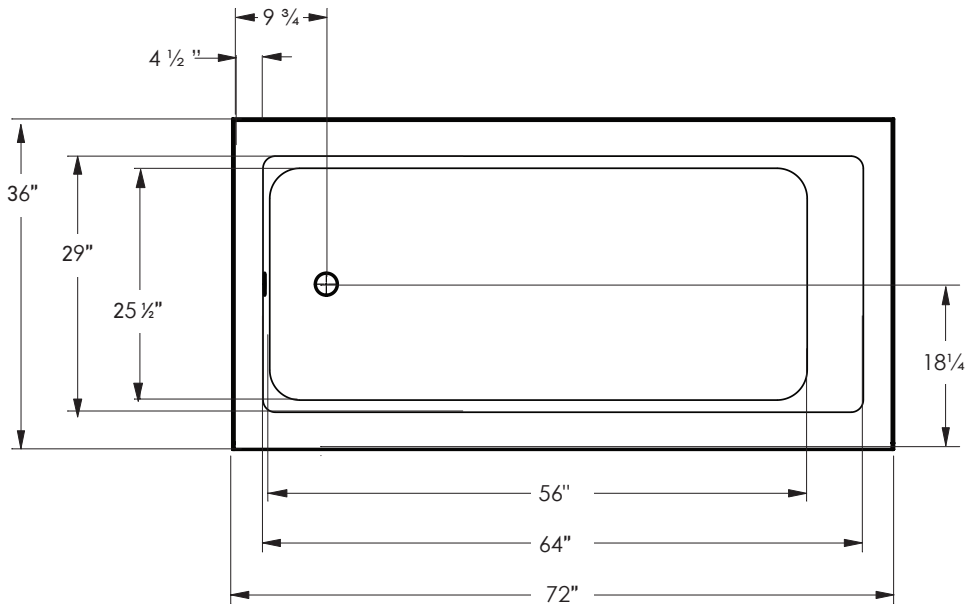

# LOFT

(E135S AFR SKIRTED)

72" x 36" x 22"

*A sleek interior and flat front skirt evoke a modern, high end feel for your secondary bath.*

## 72" x 36" x 22"