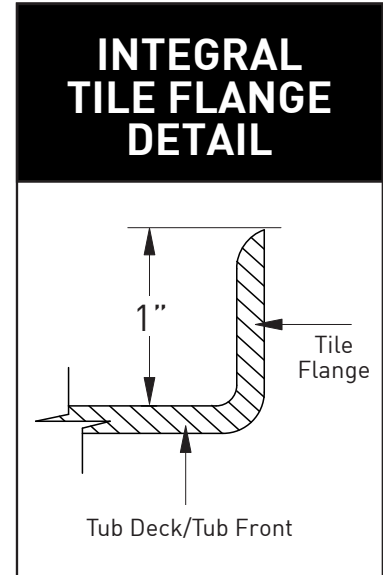

LOFT E135S AFR SKIRTED

72" x 36" x 22"

CODES/STANDARDS

Specified model meets or exceeds the requirements for the following standards: ANSI, ASME

Shipping Weight: 160 lbs.

Installation: Measure tub before building tub deck. For best results, Jetta Corporation recommends 1"-3" of mortar bedding under the tub base for maximum support. Dimensional variance on drawings may be +/- 1/2 inch and are subject to change without notice.