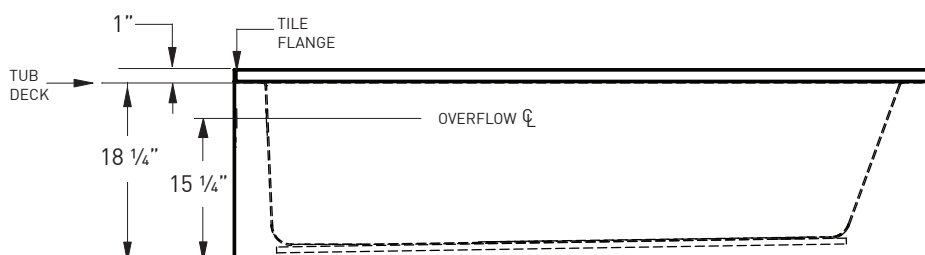

# LOFT

(E130S - LOFT SKIRTED)

66'' x 36'' x 19''

*A sleek interior and flat front skirt evoke a modern, high end feel for your secondary bath.*

# LOFT E-130S SKIRTED - RIGHT HAND

66" x 36" x 19"