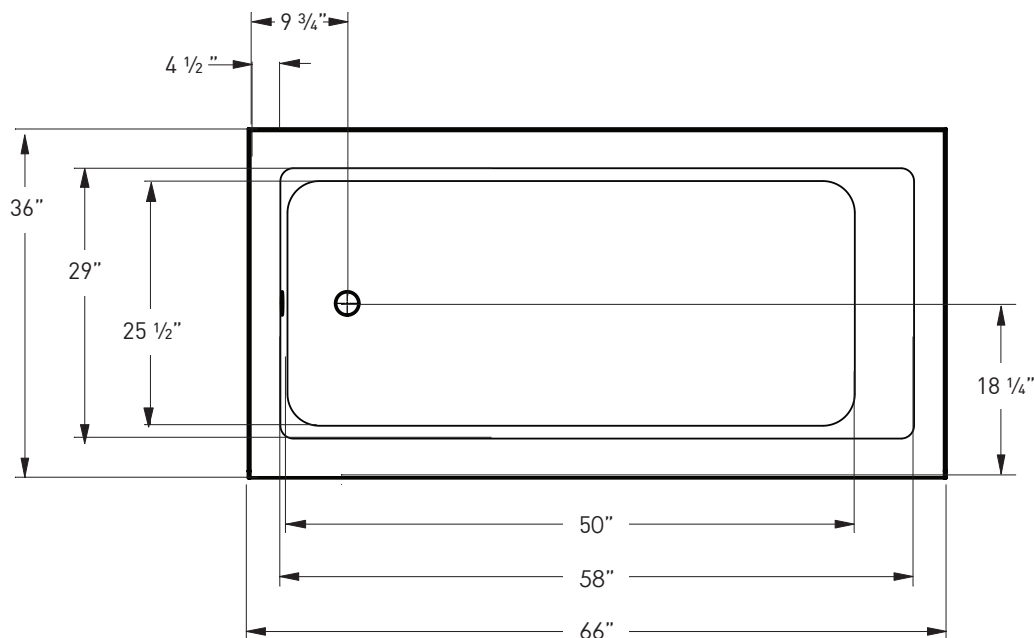

# LOFT

(E130S - LOFT SKIRTED)

66'' x 36'' x 19''

*A sleek interior and flat front skirt evoke a modern, high end feel for your secondary bath.*

# LOFT E-130S SKIRTED - RIGHT HAND

66" x 36" x 19"