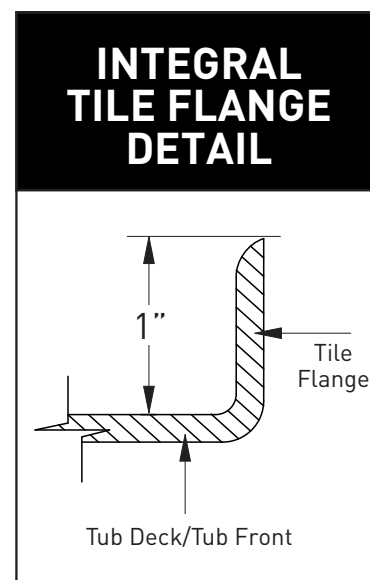

# LOFT

(E130S - LOFT SKIRTED)

66'' x 36'' x 19''

*A sleek interior and flat front skirt evoke a modern, high end feel for your secondary bath.*

# LOFT E-130S SKIRTED - RIGHT HAND

66" x 36" x 19"