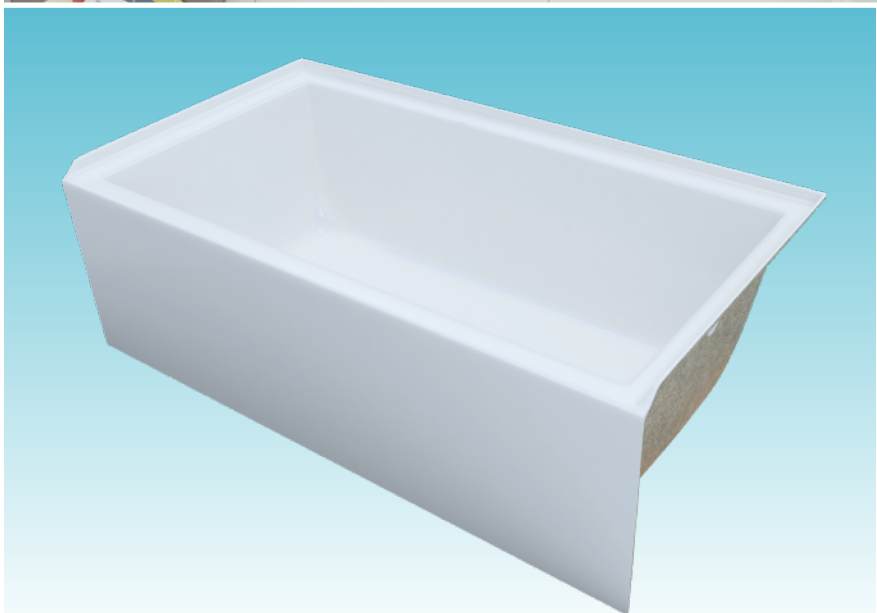

FOR INFORMATION
OR TO PLACE AN ORDER
CALL 1.800.288.7771