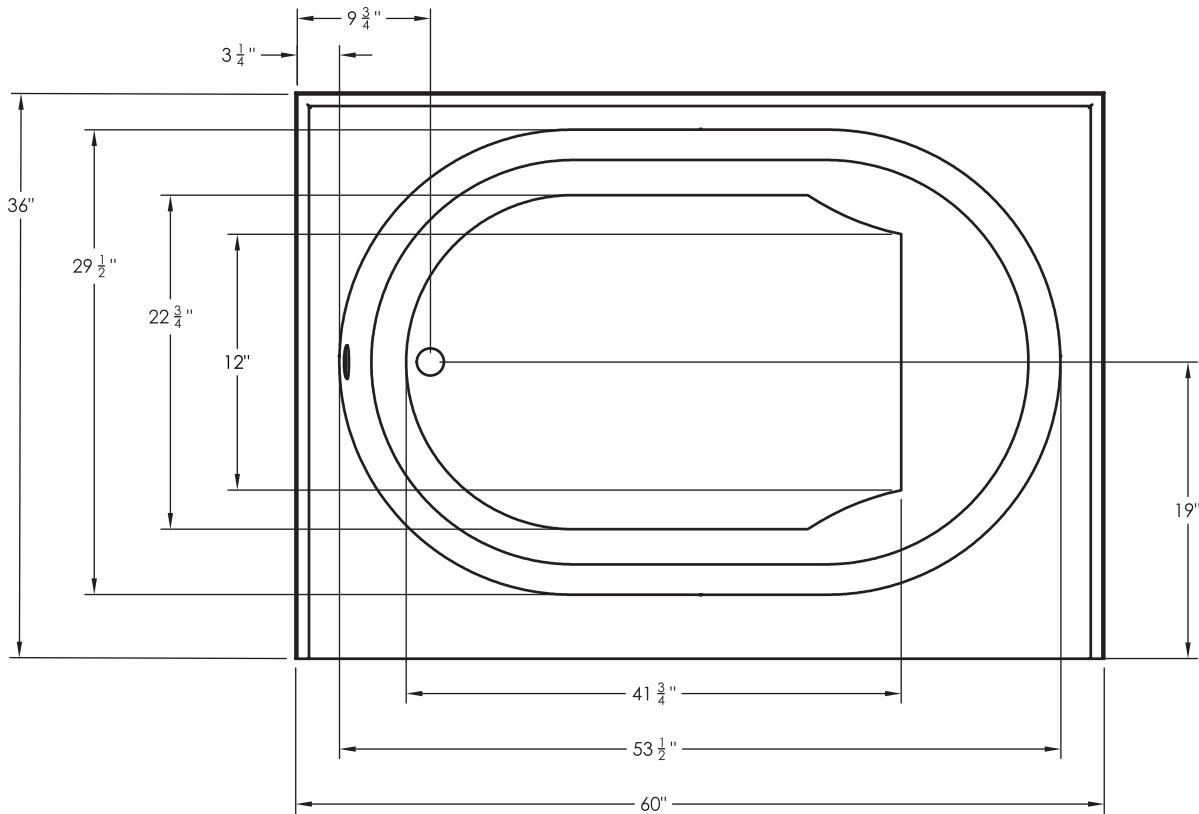

BARTLEY

(E115S)

60" x 36" x 21" END DRAIN

Sleek armrests inside a minimalist bathing well with an integrated backsplash and skirt create a convenient alcove installation.

FEATURES

- High-gloss/high-impact, UV-resistant acrylic will not dull or fade
- Installation: Alcove
- Minimalist tub profile
- 1 person bathing well
- Integrated 3" tall backsplash with 1" tall integrated tile flange

SKIRT

FOR INFORMATION
OR TO PLACE AN ORDER
CALL 1.800.288.7771

JETTACORP.COM

E115S

Advantage Collection

BARTLEY

JETTA SOAK HYDROTHERAPY | 60" x 36" x 21" | END DRAIN

CODES/STANDARDS APPLICABLE

Specific model meets or exceeds the requirements for the following standards: ANSI, ASME

SHIPPING WEIGHT 128 lbs

For best results, Jetta Corporation recommends 1"-3" of mortar bedding under the tub base for maximum support. Contact Jetta for details. Dimensional variance on drawings may be +/- 1/2 inch and are subject to change without notice.