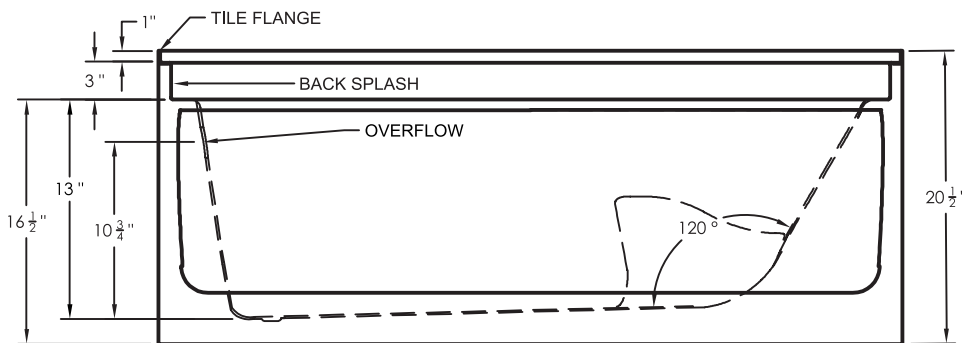

BARTLEY

(E115S)

60" x 36" x 21" END DRAIN

Sleek armrests inside a minimalist bathing well with an integrated backsplash and skirt create a convenient alcove installation.

FEATURES

- High-gloss/high-impact, UV-resistant acrylic will not dull or fade
- Installation: Alcove
- Minimalist tub profile
- 1 person bathing well
- Integrated 3" tall backsplash with 1" tall integrated tile flange

SKIRT

FOR INFORMATION
OR TO PLACE AN ORDER
CALL 1.800.288.7771

JETTACORP.COM

E115S

Advantage Collection

BARTLEY

JETTA SOAK HYDROTHERAPY | 60" x 36" x 21" | END DRAIN

CODES/STANDARDS APPLICABLE

Specific model meets or exceeds the requirements for the following standards: ANSI, ASME

SHIPPING WEIGHT 128 lbs

For best results, Jetta Corporation recommends 1"-3" of mortar bedding under the tub base for maximum support. Contact Jetta for details. Dimensional variance on drawings may be +/- 1/2 inch and are subject to change without notice.