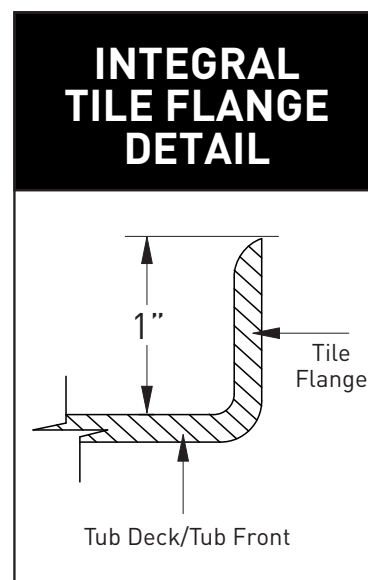

LOFT

(E-107S SKIRTED)

60" x 32" x 19"

A sleek interior and flat front skirt evoke a modern, high end feel for your secondary bath.

FEATURES

- High-gloss/high-impact, UV-resistant acrylic will not dull or fade
- Flat front integral skirt with clean lines
- Installation: Alcove
- Minimalist tub interior
- Molded tile flange
- Slip resistant bottom
- 1-person bathing well
- End drain

FOR INFORMATION
OR TO PLACE AN ORDER
CALL 1.800.288.7771

LOFT E-107S SKIRTED - RIGHT HAND

60" x 32" x 19"

CODES/STANDARDS

Specified model meets or exceeds the requirements for the following standards: ANSI, ASME

Shipping Weight: 160 lbs.

Installation: Measure tub before building tub deck. For best results, Jetta Corporation recommends 1"-3" of mortar bedding under the tub base for maximum support. Dimensional variance on drawings may be +/- 1/2 inch and are subject to change without notice.