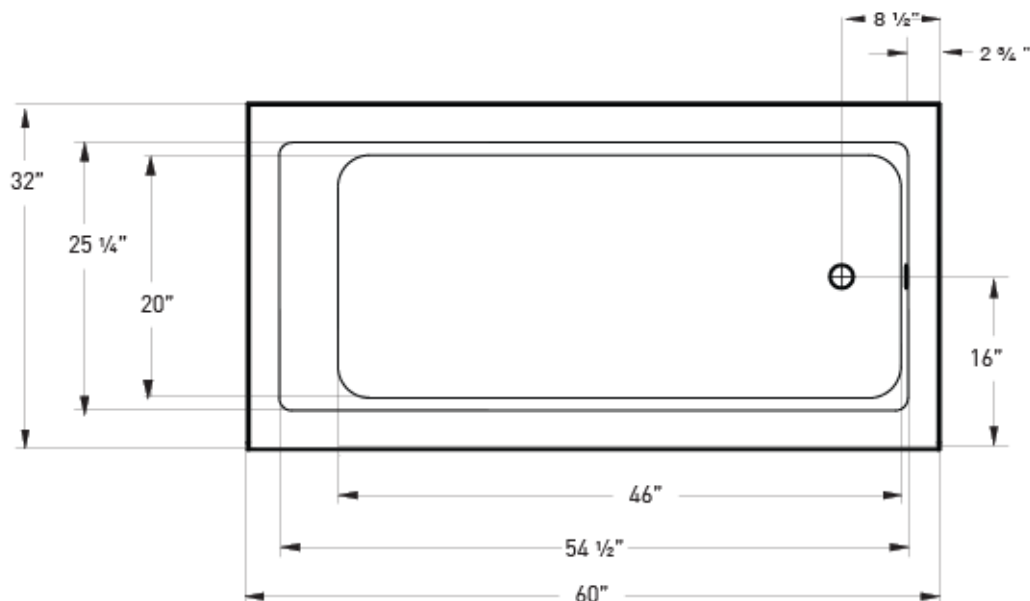

LOFT

(E-107S SKIRTED)

60" x 32" x 19"

A sleek interior and flat front skirt evoke a modern, high end feel for your secondary bath.

FEATURES

- High-gloss/high-impact, UV-resistant acrylic will not dull or fade
- Flat front integral skirt with clean lines
- Installation: Alcove
- Minimalist tub interior
- Molded tile flange
- Slip resistant bottom
- 1-person bathing well
- End drain

MODELS

- Soaker

OPTIONS

- Waste and overflows
- Spa pillows

COLORS

White, Biscuit

OPERATING GALLONS

60 (Approximate)

FOR INFORMATION
OR TO PLACE AN ORDER
CALL 1.800.288.7771

LOFT E-107S SKIRTED - RIGHT HAND

60" x 32" x 19"

CODES/STANDARDS

Specified model meets or exceeds the requirements for the following standards: ANSI, ASME

Shipping Weight: 160 lbs.

Installation: Measure tub before building tub deck. For best results, Jetta Corporation recommends 1"-3" of mortar bedding under the tub base for maximum support. Dimensional variance on drawings may be +/- 1/2 inch and are subject to change without notice.