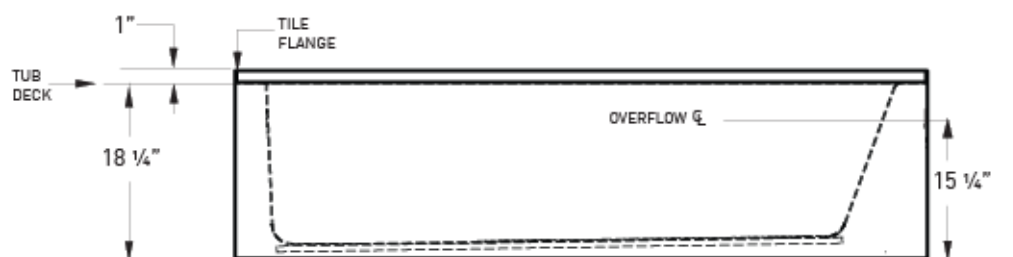

LOFT

(E-107S SKIRTED)

60" x 32" x 19"

A sleek interior and flat front skirt evoke a modern, high end feel for your secondary bath.

FEATURES

- High-gloss/high-impact, UV-resistant acrylic will not dull or fade
- Flat front integral skirt with clean lines
- Installation: Alcove
- Minimalist tub interior
- Molded tile flange
- Slip resistant bottom
- 1-person bathing well
- End drain

FOR INFORMATION
OR TO PLACE AN ORDER
CALL 1.800.288.7771

LOFT E-107S SKIRTED - RIGHT HAND

60" x 32" x 19"

CODES/STANDARDS

Specified model meets or exceeds the requirements for the following standards: ANSI, ASME