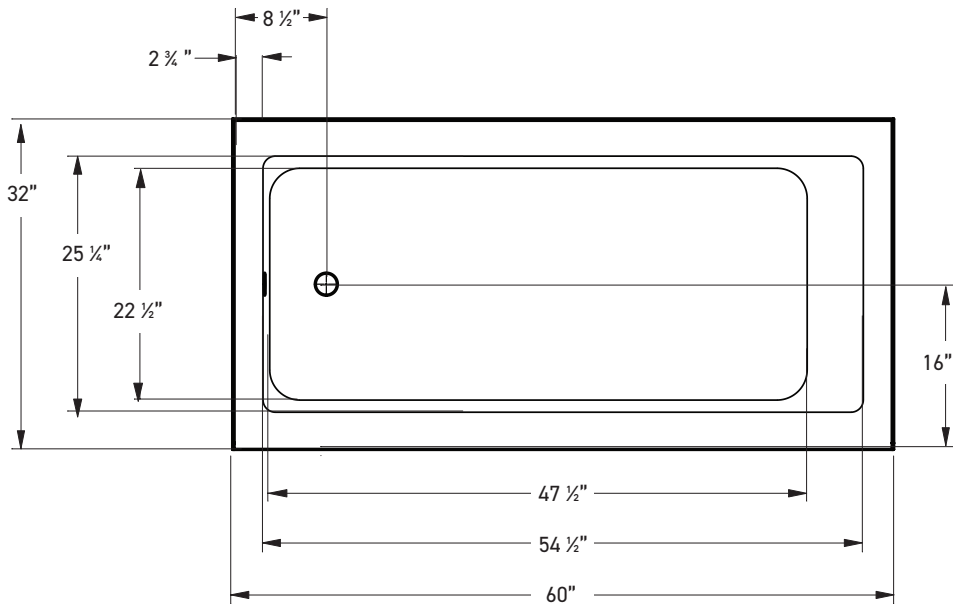

LOFT

(E107S AFR SKIRTED)

60" x 32" x 19"

A sleek interior and flat front skirt evoke a modern, high end feel for your secondary bath.

FEATURES

- Above the floor rough
- Installation: Alcove
- High-gloss/high-impact acrylic
- Flat front integral skirt with clean lines
- Minimalist tub interior
- Molded tile flange
- Slip resistant bottom
- 1-person bathing well
- End drain

MODELS

Soaker

OPTIONS

- Waste and overflow
- Spa pillows

COLORS

White

OPERATING GALLONS

60 (Approximate)

**FOR INFORMATION
OR TO PLACE AN ORDER
CALL 1.800.288.7771**

LOFT E107S AFR SKIRTED

60" x 32" x 19"

CODES/STANDARDS

Specified model meets or exceeds the requirements for the following standards: ANSI, ASME

Shipping Weight: 160 lbs.

Installation: Measure tub before building tub deck. For best results, Jetta Corporation recommends 1"-3" of mortar bedding under the tub base for maximum support. Dimensional variance on drawings may be +/- 1/2 inch and are subject to change without notice.