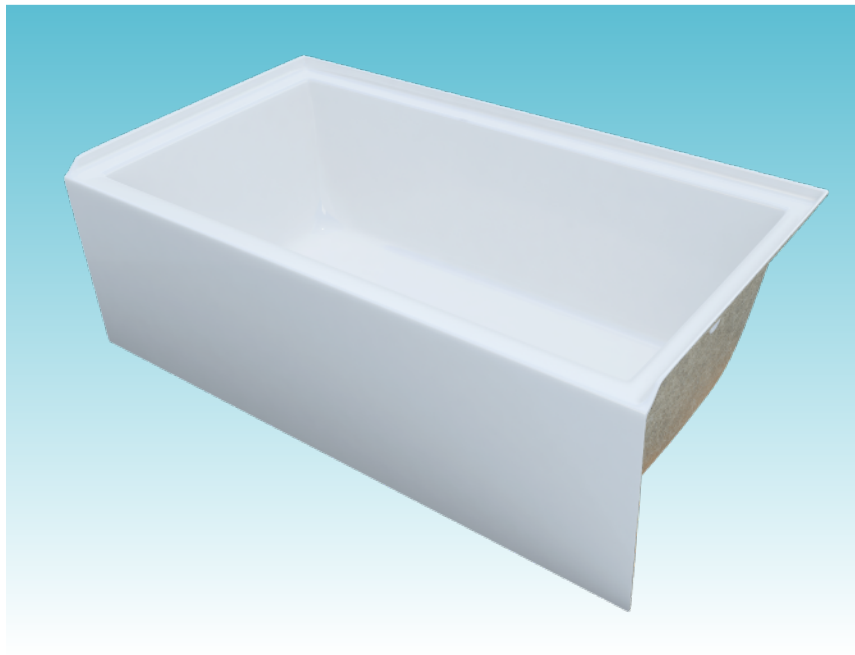

LOFT

(E107S AFR SKIRTED)

60" x 32" x 19"

A sleek interior and flat front skirt evoke a modern, high end feel for your secondary bath.

FEATURES

- Above the floor rough
- Installation: Alcove
- High-gloss/high-impact acrylic
- Flat front integral skirt with clean lines
- Minimalist tub interior
- Molded tile flange
- Slip resistant bottom
- 1-person bathing well
- End drain

MODELS

Soaker

OPTIONS

- Waste and overflow
- Spa pillows

COLORS

White

OPERATING GALLONS

60 (Approximate)

**FOR INFORMATION
OR TO PLACE AN ORDER
CALL 1.800.288.7771**

LOFT E107S AFR SKIRTED

60" x 32" x 19"

CODES/STANDARDS

Specified model meets or exceeds the requirements for the following standards: ANSI, ASME

Shipping Weight: 160 lbs.

Installation: Measure tub before building tub deck. For best results, Jetta Corporation recommends 1"-3" of mortar bedding under the tub base for maximum support. Dimensional variance on drawings may be +/- 1/2 inch and are subject to change without notice.