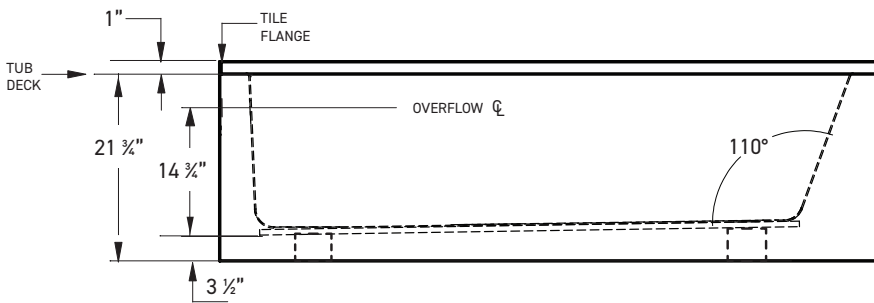

LOFT

(E107S AFR SKIRTED)

60" x 32" x 19"

A sleek interior and flat front skirt evoke a modern, high end feel for your secondary bath.

FEATURES

- Above the floor rough
- Installation: Alcove
- High-gloss/high-impact acrylic
- Flat front integral skirt with clean lines
- Minimalist tub interior
- Molded tile flange
- Slip resistant bottom
- 1-person bathing well
- End drain

**FOR INFORMATION
OR TO PLACE AN ORDER
CALL 1.800.288.7771**

LOFT E107S AFR SKIRTED

60" x 32" x 19"

CODES/STANDARDS

Specified model meets or exceeds the requirements for the following standards: ANSI, ASME

Shipping Weight: 160 lbs.

Installation: Measure tub before building tub deck. For best results, Jetta Corporation recommends 1"-3" of mortar bedding under the tub base for maximum support. Dimensional variance on drawings may be +/- 1/2 inch and are subject to change without notice.