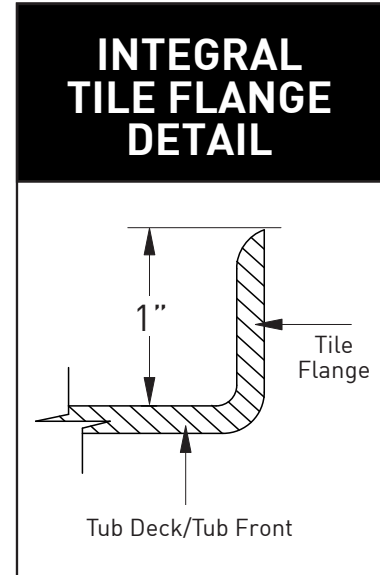

LOFT

(E107S AFR SKIRTED)

60" x 32" x 19"

A sleek interior and flat front skirt evoke a modern, high end feel for your secondary bath.

FEATURES

- Above the floor rough
- Installation: Alcove
- High-gloss/high-impact acrylic
- Flat front integral skirt with clean lines
- Minimalist tub interior
- Molded tile flange
- Slip resistant bottom
- 1-person bathing well
- End drain

**FOR INFORMATION
OR TO PLACE AN ORDER
CALL 1.800.288.7771**

LOFT E107S AFR SKIRTED

60" x 32" x 19"

CODES/STANDARDS

Specified model meets or exceeds the requirements for the following standards: ANSI, ASME

Shipping Weight: 160 lbs.

Installation: Measure tub before building tub deck. For best results, Jetta Corporation recommends 1"-3" of mortar bedding under the tub base for maximum support. Dimensional variance on drawings may be +/- 1/2 inch and are subject to change without notice.