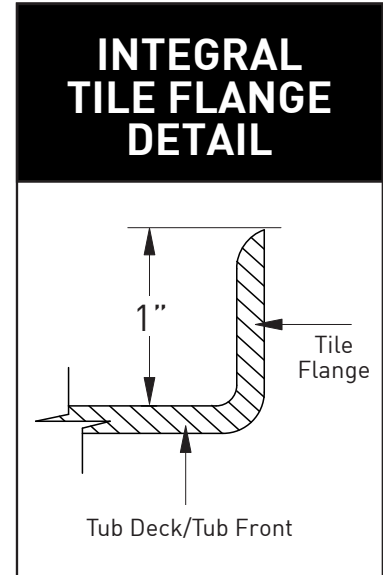

LOFT

(E102S AFR SKIRTED)

60" x 30" x 19"

A sleek interior and flat front skirt evoke a modern, high end feel for your secondary bath.

FEATURES

- Above the floor rough
- Installation: Alcove
- High-gloss/high-impact acrylic
- Flat front integral skirt with clean lines
- Minimalist tub interior
- Molded tile flange
- Slip resistant bottom
- 1-person bathing well
- End drain

FOR INFORMATION
OR TO PLACE AN ORDER
CALL 1.800.288.7771

LOFT E102S AFR SKIRTED

60" x 30" x 19"

CODES/STANDARDS

Specified model meets or exceeds the requirements for the following standards: ANSI, ASME

Shipping Weight: 160 lbs.

Installation: Measure tub before building tub deck. For best results, Jetta Corporation recommends 1"-3" of mortar bedding under the tub base for maximum support. Dimensional variance on drawings may be +/- 1/2 inch and are subject to change without notice.