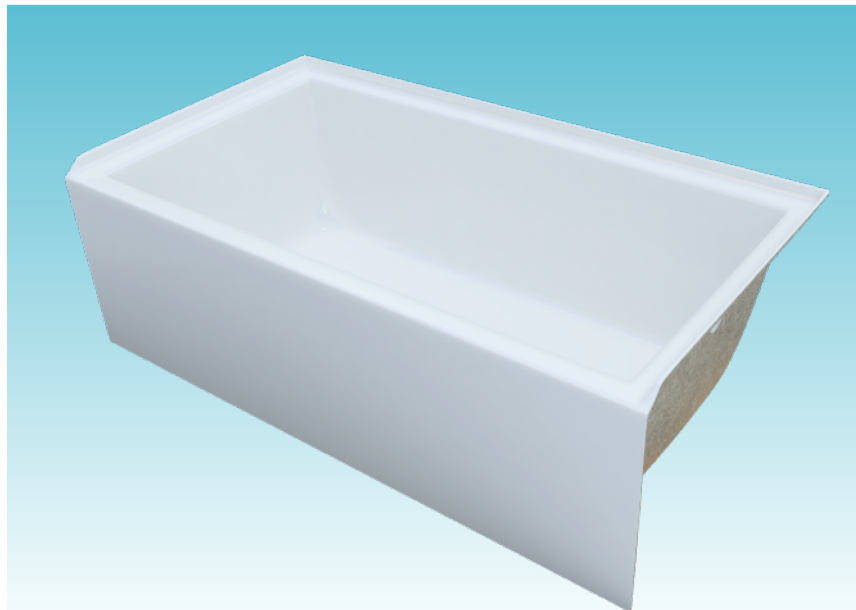

LOFT

(E102S AFR SKIRTED)

60" x 30" x 19"

A sleek interior and flat front skirt evoke a modern, high end feel for your secondary bath.

FEATURES

- Above the floor rough
- Installation: Alcove
- High-gloss/high-impact acrylic
- Flat front integral skirt with clean lines
- Minimalist tub interior
- Molded tile flange
- Slip resistant bottom
- 1-person bathing well
- End drain

MODELS

Soaker

OPTIONS

- Waste and overflow
- Spa pillows

COLORS

White

OPERATING GALLONS

55 (Approximate)

FOR INFORMATION
OR TO PLACE AN ORDER
CALL 1.800.288.7771

LOFT E102S AFR SKIRTED

60" x 30" x 19"

CODES/STANDARDS

Specified model meets or exceeds the requirements for the following standards: ANSI, ASME

Shipping Weight: 160 lbs.

Installation: Measure tub before building tub deck. For best results, Jetta Corporation recommends 1"-3" of mortar bedding under the tub base for maximum support. Dimensional variance on drawings may be +/- 1/2 inch and are subject to change without notice.