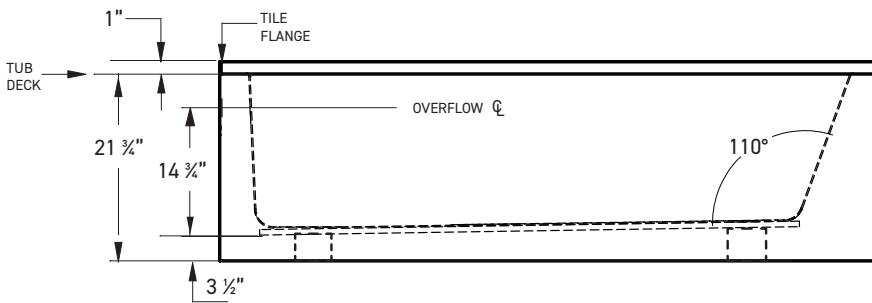

LOFT

(E102S AFR SKIRTED)

60" x 30" x 19"

A sleek interior and flat front skirt evoke a modern, high end feel for your secondary bath.

FEATURES

- Above the floor rough
- Installation: Alcove
- High-gloss/high-impact acrylic
- Flat front integral skirt with clean lines
- Minimalist tub interior
- Molded tile flange
- Slip resistant bottom
- 1-person bathing well
- End drain

MODELS

Soaker

OPTIONS

- Waste and overflow
- Spa pillows

COLORS

White

OPERATING GALLONS

55 (Approximate)

FOR INFORMATION
OR TO PLACE AN ORDER
CALL 1.800.288.7771

LOFT E102S AFR SKIRTED

60" x 30" x 19"

CODES/STANDARDS

Specified model meets or exceeds the requirements for the following standards: ANSI, ASME

Shipping Weight: 160 lbs.

Installation: Measure tub before building tub deck. For best results, Jetta Corporation recommends 1"-3" of mortar bedding under the tub base for maximum support. Dimensional variance on drawings may be +/- 1/2 inch and are subject to change without notice.