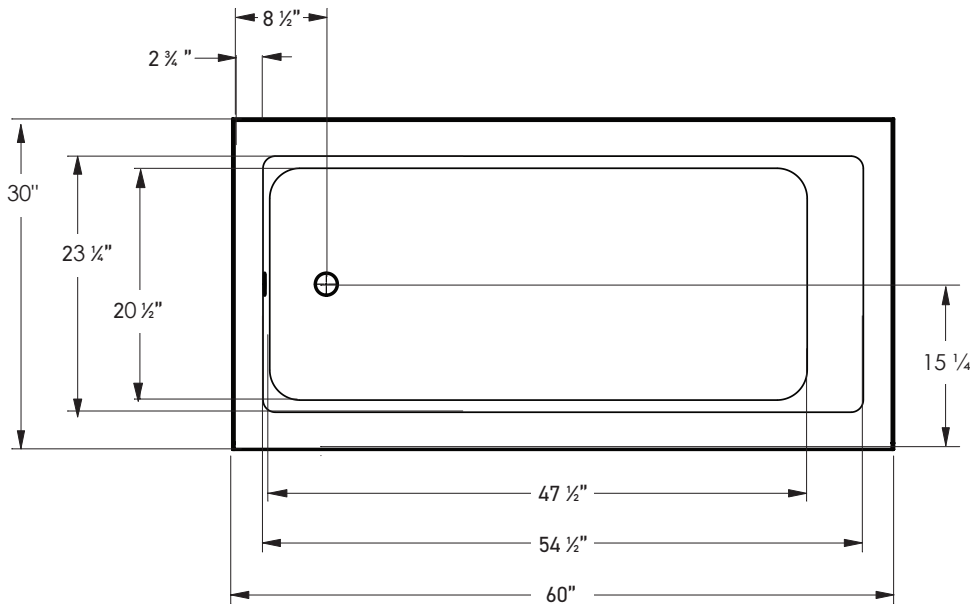

LOFT

(E102S AFR SKIRTED)

60" x 30" x 19"

A sleek interior and flat front skirt evoke a modern, high end feel for your secondary bath.

FEATURES

- Above the floor rough
- Installation: Alcove
- High-gloss/high-impact acrylic
- Flat front integral skirt with clean lines
- Minimalist tub interior
- Molded tile flange
- Slip resistant bottom
- 1-person bathing well
- End drain

MODELS

Soaker

OPTIONS

- Waste and overflow
- Spa pillows

COLORS

White

OPERATING GALLONS

55 (Approximate)

FOR INFORMATION
OR TO PLACE AN ORDER
CALL 1.800.288.7771

LOFT E102S AFR SKIRTED

60" x 30" x 19"

CODES/STANDARDS

Specified model meets or exceeds the requirements for the following standards: ANSI, ASME

Shipping Weight: 160 lbs.

Installation: Measure tub before building tub deck. For best results, Jetta Corporation recommends 1"-3" of mortar bedding under the tub base for maximum support. Dimensional variance on drawings may be +/- 1/2 inch and are subject to change without notice.