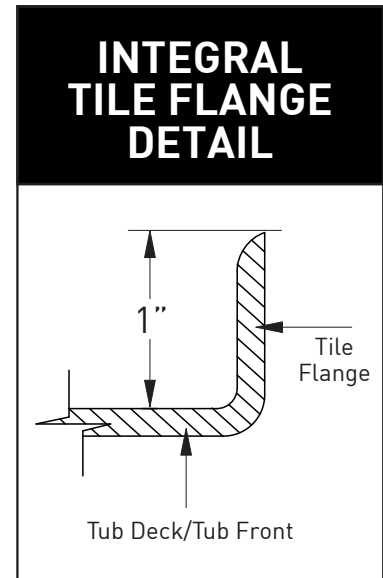

LOFT

(E-100S SKIRTED)

60" x 30" x 15"

A sleek interior and flat front skirt evoke a modern, high end feel for your secondary bath.

FEATURES

- High-gloss/high-impact, UV-resistant acrylic will not dull or fade
- Flat front integral skirt with clean lines
- Installation: Alcove
- Minimalist tub interior
- Molded tile flange
- Slip resistant bottom
- 1-person bathing well
- End drain

MODELS

- Soaker

OPTIONS

- Waste and overflows
- Spa pillows

COLORS

White, Biscuit

OPERATING GALLONS

36 (Approximate)

FOR INFORMATION
OR TO PLACE AN ORDER
CALL 1.800.288.7771

LOFT E-100S SKIRTED

60" x 30" x 15"

CODES/STANDARDS

Specified model meets or exceeds the requirements for the following standards: ANSI, ASME

Shipping Weight: 128 lbs.

Installation: Measure tub before building tub deck. For best results, Jetta Corporation recommends 1"-3" of mortar bedding under the tub base for maximum support. Dimensional variance on drawings may be +/- 1/2 inch and are subject to change without notice.