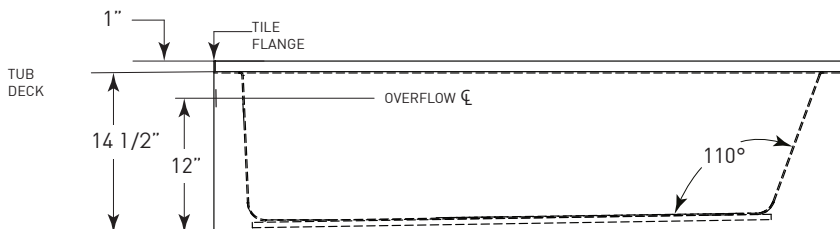

LOFT

(E-100S SKIRTED)

60" x 30" x 15"

A sleek interior and flat front skirt evoke a modern, high end feel for your secondary bath.

FEATURES

- High-gloss/high-impact, UV-resistant acrylic will not dull or fade
- Flat front integral skirt with clean lines
- Installation: Alcove
- Minimalist tub interior
- Molded tile flange
- Slip resistant bottom
- 1-person bathing well
- End drain

MODELS

- Soaker

OPTIONS

- Waste and overflows
- Spa pillows

COLORS

White, Biscuit

OPERATING GALLONS

36 (Approximate)

FOR INFORMATION
OR TO PLACE AN ORDER
CALL 1.800.288.7771

LOFT E-100S SKIRTED

60" x 30" x 15"

CODES/STANDARDS

Specified model meets or exceeds the requirements for the following standards: ANSI, ASME

Shipping Weight: 128 lbs.

Installation: Measure tub before building tub deck. For best results, Jetta Corporation recommends 1"-3" of mortar bedding under the tub base for maximum support. Dimensional variance on drawings may be +/- 1/2 inch and are subject to change without notice.