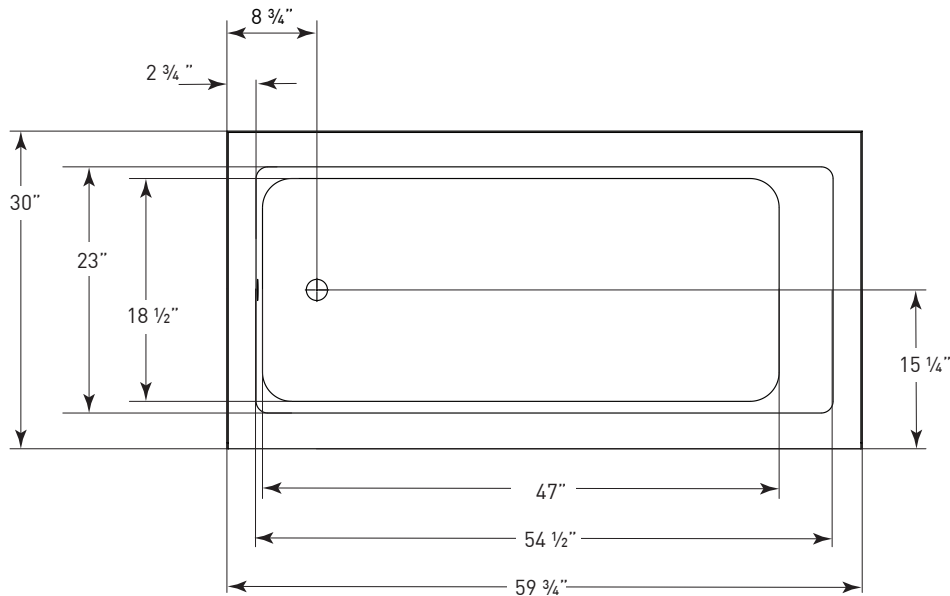

LOFT

(E-100S SKIRTED)

60" x 30" x 15"

A sleek interior and flat front skirt evoke a modern, high end feel for your secondary bath.

FEATURES

- High-gloss/high-impact, UV-resistant acrylic will not dull or fade
- Flat front integral skirt with clean lines
- Installation: Alcove
- Minimalist tub interior
- Molded tile flange
- Slip resistant bottom
- 1-person bathing well
- End drain

MODELS

- Soaker

OPTIONS

- Waste and overflows
- Spa pillows

COLORS

White, Biscuit

OPERATING GALLONS

36 (Approximate)

FOR INFORMATION
OR TO PLACE AN ORDER
CALL 1.800.288.7771

LOFT E-100S SKIRTED

60" x 30" x 15"

CODES/STANDARDS

Specified model meets or exceeds the requirements for the following standards: ANSI, ASME

Shipping Weight: 128 lbs.

Installation: Measure tub before building tub deck. For best results, Jetta Corporation recommends 1"-3" of mortar bedding under the tub base for maximum support. Dimensional variance on drawings may be +/- 1/2 inch and are subject to change without notice.