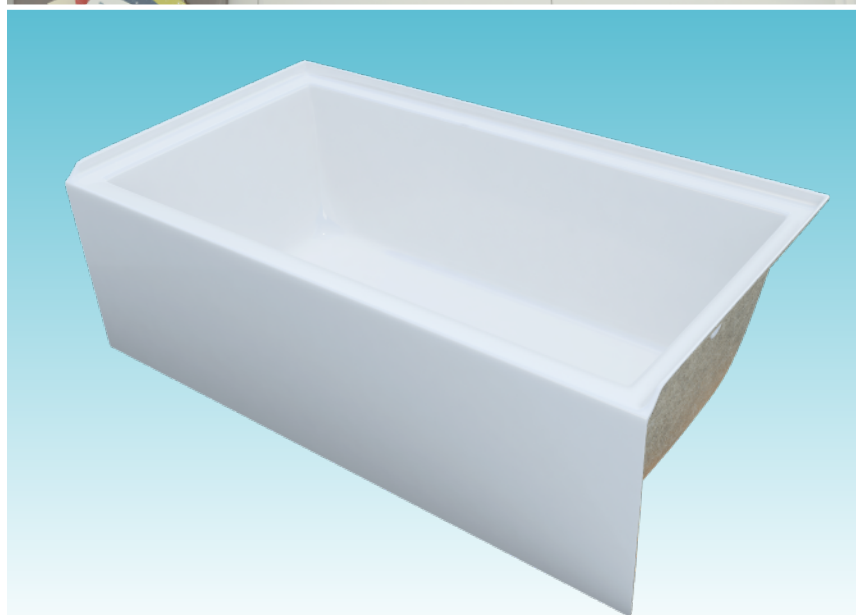

LOFT

(E-100S SKIRTED)

60" x 30" x 15"

A sleek interior and flat front skirt evoke a modern, high end feel for your secondary bath.

FEATURES

- High-gloss/high-impact, UV-resistant acrylic will not dull or fade
- Flat front integral skirt with clean lines
- Installation: Alcove
- Minimalist tub interior
- Molded tile flange
- Slip resistant bottom
- 1-person bathing well
- End drain

MODELS

- Soaker

OPTIONS

- Waste and overflows
- Spa pillows

COLORS

White, Biscuit

OPERATING GALLONS

36 (Approximate)

FOR INFORMATION
OR TO PLACE AN ORDER
CALL 1.800.288.7771

LOFT E-100S SKIRTED

60" x 30" x 15"

CODES/STANDARDS

Specified model meets or exceeds the requirements for the following standards: ANSI, ASME

Shipping Weight: 128 lbs.

Installation: Measure tub before building tub deck. For best results, Jetta Corporation recommends 1"-3" of mortar bedding under the tub base for maximum support. Dimensional variance on drawings may be +/- 1/2 inch and are subject to change without notice.